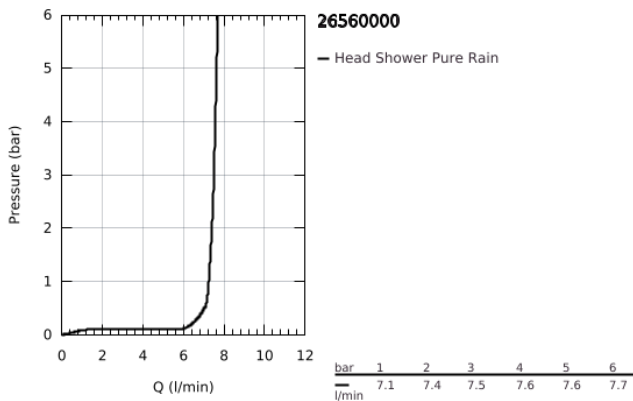

26 560 000 RAINSHOWER MONO 310 HEAD SHOWER SET CEILING 142 MM, 1 SPRAY

PRODUCT DESCRIPTION

- Colour: chrome
- consisting of:
 - head shower Rainshower 310
 - spray pattern: GROHE PureRain
 - maximum flow rate (at 3 bar): 7.5 l/min
 - Rainshower shower arm ceiling 142 mm (28 724)
 - GROHE EcoJoy - less water, perfect flow
 - GROHE DreamSpray - perfect spray pattern
 - GROHE LongLife finish
 - GROHE SpeedClean - effortless limescale removal
 - Inner WaterGuide - inner insulation for surface protection
 - suitable for instantaneous heater

26 560 000 **RAINSHOWER MONO 310 HEAD SHOWER SET CEILING 142 MM, 1 SPRAY**

SPARE PARTS

- 1: Escutcheon (Spare part-nr. 11741000)
- 2: Fibre seal dia. \varnothing 18,5 x \varnothing 12 x 2 (Spare part-nr. 0138900M)
- 3: Dirt strainer (Spare part-nr. 48007000)