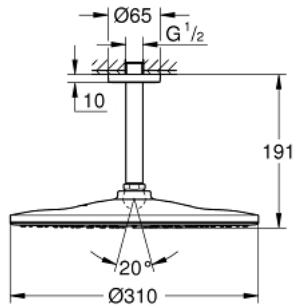

26 560 000 RAINSHOWER MONO 310 HEAD SHOWER SET CEILING 142 MM, 1 SPRAY

PRODUCT DESCRIPTION

- Colour: chrome
- consisting of:
 - head shower Rainshower 310
 - spray pattern: GROHE PureRain
 - maximum flow rate (at 3 bar): 7.5 l/min
 - Rainshower shower arm ceiling 142 mm (28 724)
 - GROHE EcoJoy - less water, perfect flow
 - GROHE DreamSpray - perfect spray pattern
 - GROHE LongLife finish
 - GROHE SpeedClean - effortless limescale removal
 - Inner WaterGuide - inner insulation for surface protection
 - suitable for instantaneous heater

26 560 000 **RAINSHOWER MONO 310 HEAD SHOWER SET CEILING 142 MM, 1 SPRAY**

SPARE PARTS

- 1: Escutcheon (Spare part-nr. 11741000)
- 2: Fibre seal dia. \varnothing 18,5 x \varnothing 12 x 2 (Spare part-nr. 0138900M)
- 3: Dirt strainer (Spare part-nr. 48007000)