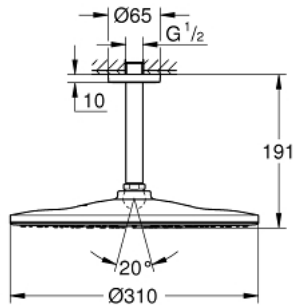

## 26 560 000 RAINSHOWER MONO 310 HEAD SHOWER SET CEILING 142 MM, 1 SPRAY

### PRODUCT DESCRIPTION

- Tyc: Chrome
- consisting of:
  - head shower Rainshower 310
  - spray pattern: GROHE PureRain
  - maximum flow rate (at 3 bar): 7.5 l/min
  - Rainshower shower arm ceiling 142 mm (28 724)
  - GROHE EcoJoy - Less water, perfect flow
  - GROHE DreamSpray - perfect spray pattern
  - GROHE LongLife finish
  - GROHE SpeedClean - effortless limescale removal
  - Inner WaterGuide - inner insulation for surface protection
  - suitable for instantaneous heater

26 560 000 **RAINSHOWER MONO 310 HEAD SHOWER SET CEILING 142 MM, 1 SPRAY**

**SPARE PARTS**

- 1: Escutcheon (Spare part-nr. 11741000)
- 2: Fibre seal  $\varnothing$  18,5 x  $\varnothing$  12 x 2 (Spare part-nr. 0138900M)
- 3: Dirt strainer (Spare part-nr. 48007000)