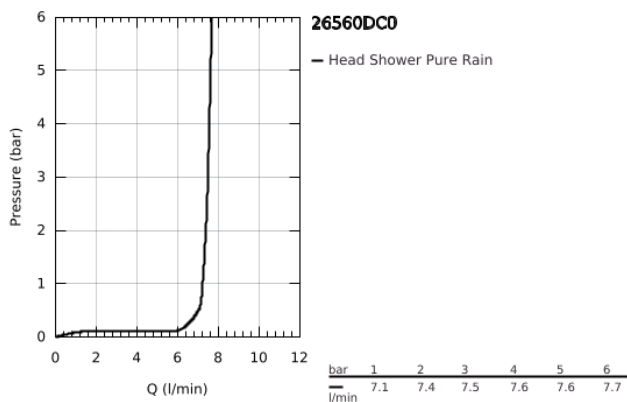

26 560 DC0 RAINSHOWER MONO 310 HEAD SHOWER SET CEILING 142 MM, 1 SPRAY

PRODUCT DESCRIPTION

- Colour: supersteel
- consisting of:
 - head shower Rainshower 310
 - spray pattern: GROHE PureRain
 - maximum flow rate (at 3 bar): 7.5 l/min
 - Rainshower shower arm ceiling 142 mm
 - GROHE EcoJoy - less water, perfect flow
 - GROHE DreamSpray - perfect spray pattern
 - GROHE LongLife finish
 - GROHE SpeedClean - effortless limescale removal
 - Inner WaterGuide - inner insulation for surface protection
- suitable for instantaneous heater

26 560 DC0 RAINSHOWER MONO 310 HEAD SHOWER SET CEILING 142 MM, 1 SPRAY

SPARE PARTS

- 1: Escutcheon (Spare part-nr. 11741000)
- 2: Fibre seal dia. \varnothing 18,5 x \varnothing 12 x 2 (Spare part-nr. 0138900M)
- 3: Dirt strainer (Spare part-nr. 48007000)