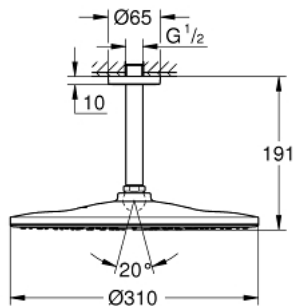

26 560 DC0 RAINSHOWER MONO 310 HEAD SHOWER SET CEILING 142 MM, 1 SPRAY

PRODUCT DESCRIPTION

- Colour: supersteel
- consisting of:
 - head shower Rainshower 310
 - spray pattern: GROHE PureRain
 - maximum flow rate (at 3 bar): 7.5 l/min
 - Rainshower shower arm ceiling 142 mm
 - GROHE EcoJoy - less water, perfect flow
 - GROHE DreamSpray - perfect spray pattern
 - GROHE LongLife finish
 - GROHE SpeedClean - effortless limescale removal
 - Inner WaterGuide - inner insulation for surface protection
- suitable for instantaneous heater

26 560 DC0 RAINSHOWER MONO 310 HEAD SHOWER SET CEILING 142 MM, 1 SPRAY

SPARE PARTS

- 1: Escutcheon (Spare part-nr. 11741000)
- 2: Fibre seal dia. \varnothing 18,5 x \varnothing 12 x 2 (Spare part-nr. 0138900M)
- 3: Dirt strainer (Spare part-nr. 48007000)