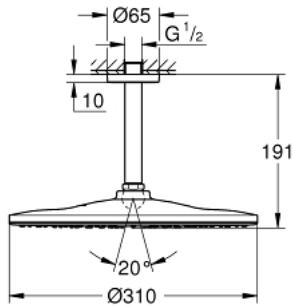

26 560 DC0 RAINSHOWER MONO 310 HEAD SHOWER SET CEILING 142 MM, 1 SPRAY

PRODUCT DESCRIPTION

- Tyc: supersteel
- consisting of:
 - head shower Rainshower 310
 - spray pattern: GROHE PureRain
 - maximum flow rate (at 3 bar): 7.5 l/min
 - Rainshower shower arm ceiling 142 mm
 - GROHE EcoJoy - Less water, perfect flow
 - GROHE DreamSpray - perfect spray pattern
 - GROHE LongLife finish
 - GROHE SpeedClean - effortless limescale removal
 - Inner WaterGuide - inner insulation for surface protection
 - suitable for instantaneous heater

26 560 DC0 RAINSHOWER MONO 310 HEAD SHOWER SET CEILING 142 MM, 1 SPRAY

SPARE PARTS

- 1: Escutcheon (Spare part-nr. 11741000)
- 2: Fibre seal \varnothing 18,5 x \varnothing 12 x 2 (Spare part-nr. 0138900M)
- 3: Dirt strainer (Spare part-nr. 48007000)