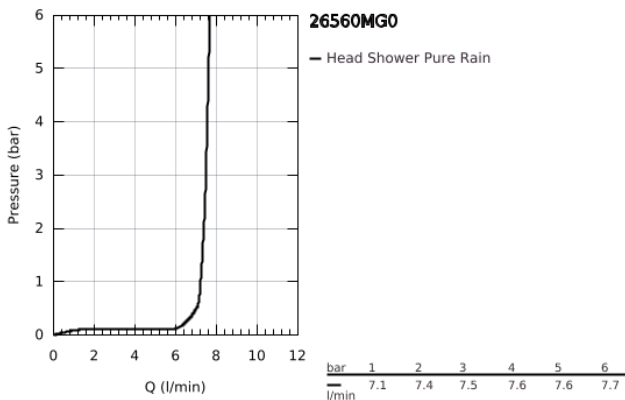

26 560 MG0 RAINSHOWER MONO 310 HEAD SHOWER SET CEILING 142 MM, 1 SPRAY

PRODUCT DESCRIPTION

- Colour: satin graphite
- consisting of:
 - head shower Rainshower 310
 - spray pattern: GROHE PureRain
 - maximum flow rate (at 3 bar): 7.5 l/min
 - Rainshower shower arm ceiling 142 mm
 - GROHE EcoJoy - less water, perfect flow
 - GROHE DreamSpray - perfect spray pattern
 - GROHE LongLife finish
 - GROHE SpeedClean - effortless limescale removal
 - Inner WaterGuide - inner insulation for surface protection
 - suitable for instantaneous heater

26 560 MG0 **RAINSHOWER MONO 310 HEAD SHOWER SET CEILING 142 MM, 1 SPRAY**

SPARE PARTS

- 1: escutcheon (Spare part-nr. 11741MG0)
- 2: Fibre seal dia. \varnothing 18,5 x \varnothing 12 x 2 (Spare part-nr. 0138900M)
- 3: Dirt strainer (Spare part-nr. 48007000)