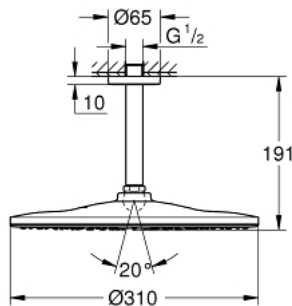

26 560 MG0 RAINSHOWER MONO 310 HEAD SHOWER SET CEILING 142 MM, 1 SPRAY

PRODUCT DESCRIPTION

- Colour: satin graphite
- consisting of:
 - head shower Rainshower 310
 - spray pattern: GROHE PureRain
 - maximum flow rate (at 3 bar): 7.5 l/min
 - Rainshower shower arm ceiling 142 mm
 - GROHE EcoJoy - less water, perfect flow
 - GROHE DreamSpray - perfect spray pattern
 - GROHE LongLife finish
 - GROHE SpeedClean - effortless limescale removal
 - Inner WaterGuide - inner insulation for surface protection
 - suitable for instantaneous heater

26 560 MG0 **RAINSHOWER MONO 310 HEAD SHOWER SET CEILING 142 MM, 1 SPRAY**

SPARE PARTS

- 1: escutcheon (Spare part-nr. 11741MG0)
- 2: Fibre seal dia. \varnothing 18,5 x \varnothing 12 x 2 (Spare part-nr. 0138900M)
- 3: Dirt strainer (Spare part-nr. 48007000)