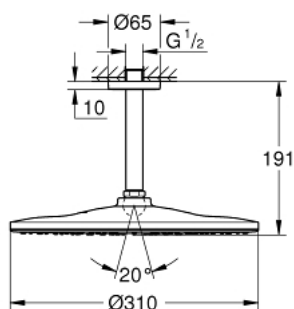

26 560 MG0 RAINSHOWER MONO 310 HEAD SHOWER SET CEILING 142 MM, 1 SPRAY

PRODUCT DESCRIPTION

- Tyc: satin graphite
- consisting of:
 - head shower Rainshower 310
 - spray pattern: GROHE PureRain
 - maximum flow rate (at 3 bar): 7.5 l/min
 - Rainshower shower arm ceiling 142 mm
 - GROHE EcoJoy - Less water, perfect flow
 - GROHE DreamSpray - perfect spray pattern
 - GROHE LongLife finish
 - GROHE SpeedClean - effortless limescale removal
 - Inner WaterGuide - inner insulation for surface protection
 - suitable for instantaneous heater

26 560 MG0 **RAINSHOWER MONO 310 HEAD SHOWER SET CEILING 142 MM, 1 SPRAY**

SPARE PARTS

- 1: escutcheon (Spare part-nr. 11741MG0)
- 2: Fibre seal \varnothing 18,5 x \varnothing 12 x 2 (Spare part-nr. 0138900M)
- 3: Dirt strainer (Spare part-nr. 48007000)