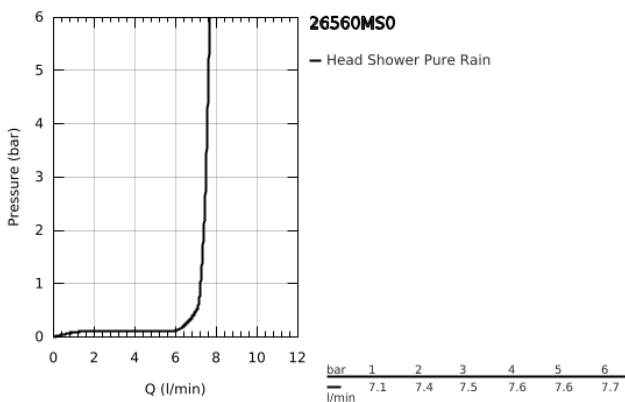

26 560 MS0 RAINSHOWER MONO 310 HEAD SHOWER SET CEILING 142 MM, 1 SPRAY

PRODUCT DESCRIPTION

- Colour: satin steel
- consisting of:
 - head shower Rainshower 310
 - spray pattern: GROHE PureRain
 - maximum flow rate (at 3 bar): 7.5 l/min
 - Rainshower shower arm ceiling 142 mm
 - GROHE EcoJoy - less water, perfect flow
 - GROHE DreamSpray - perfect spray pattern
 - GROHE LongLife finish
 - GROHE SpeedClean - effortless limescale removal
 - Inner WaterGuide - inner insulation for surface protection
 - suitable for instantaneous heater

26 560 MS0 **RAINSHOWER MONO 310 HEAD SHOWER SET CEILING 142 MM, 1 SPRAY**

SPARE PARTS

- 1: escutcheon (Spare part-nr. 11741MS0)
- 2: Fibre seal dia. Ø 18,5 x Ø 12 x 2 (Spare part-nr. 0138900M)
- 3: Dirt strainer (Spare part-nr. 48007000)