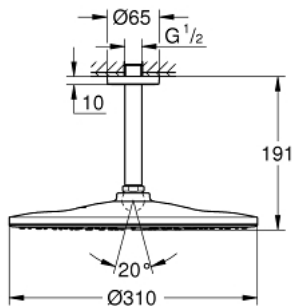

26 560 MS0 RAINSHOWER MONO 310 HEAD SHOWER SET CEILING 142 MM, 1 SPRAY

PRODUCT DESCRIPTION

- Colour: satin steel
- consisting of:
 - head shower Rainshower 310
 - spray pattern: GROHE PureRain
 - maximum flow rate (at 3 bar): 7.5 l/min
 - Rainshower shower arm ceiling 142 mm
 - GROHE EcoJoy - less water, perfect flow
 - GROHE DreamSpray - perfect spray pattern
 - GROHE LongLife finish
 - GROHE SpeedClean - effortless limescale removal
 - Inner WaterGuide - inner insulation for surface protection
 - suitable for instantaneous heater

26 560 MS0 **RAINSHOWER MONO 310 HEAD SHOWER SET CEILING 142 MM, 1 SPRAY**

SPARE PARTS

- 1: escutcheon (Spare part-nr. 11741MS0)
- 2: Fibre seal dia. Ø 18,5 x Ø 12 x 2 (Spare part-nr. 0138900M)
- 3: Dirt strainer (Spare part-nr. 48007000)