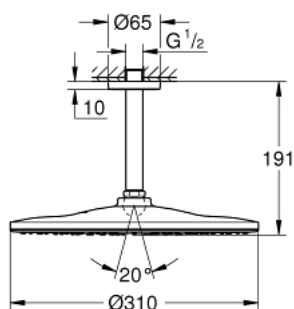

26 560 MS0 RAINSHOWER MONO 310 HEAD SHOWER SET CEILING 142 MM, 1 SPRAY

PRODUCT DESCRIPTION

- Tyc: satin steel
- consisting of:
 - head shower Rainshower 310
 - spray pattern: GROHE PureRain
 - maximum flow rate (at 3 bar): 7.5 l/min
 - Rainshower shower arm ceiling 142 mm
 - GROHE EcoJoy - Less water, perfect flow
 - GROHE DreamSpray - perfect spray pattern
 - GROHE LongLife finish
 - GROHE SpeedClean - effortless limescale removal
 - Inner WaterGuide - inner insulation for surface protection
 - suitable for instantaneous heater

26 560 MS0 RAINSHOWER MONO 310 HEAD SHOWER SET CEILING 142 MM, 1 SPRAY

SPARE PARTS

- 1: escutcheon (Spare part-nr. 11741MS0)
- 2: Fibre seal \varnothing 18,5 x \varnothing 12 x 2 (Spare part-nr. 0138900M)
- 3: Dirt strainer (Spare part-nr. 48007000)