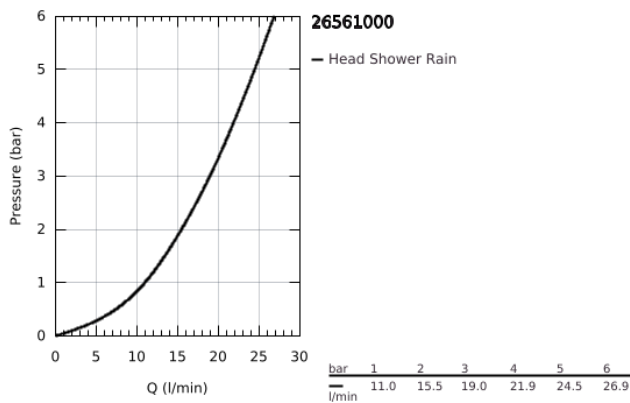

26 561 000 RAINSHOWER MONO 310 HEAD SHOWER 1 SPRAY

PRODUCT DESCRIPTION

- Colour: chrome
- spray pattern: GROHE PureRain
- maximum flow rate (at 3 bar): 19 l/min
- spray plate chrome
- ball joint with turning angle $\pm 10^\circ$
- connection thread 1/2"
- GROHE DreamSpray - perfect spray pattern
- GROHE SpeedClean - effortless limescale removal
- Inner WaterGuide - inner insulation for surface protection
- suitable for instantaneous heater

26 561 000 **RAINSHOWER MONO 310 HEAD SHOWER 1 SPRAY**

SPARE PARTS

1: Fibre seal dia. \varnothing 18,5 x \varnothing 12 x 2 (Spare part-nr. 0138900M)

2: Dirt strainer (Spare part-nr. 48007000)