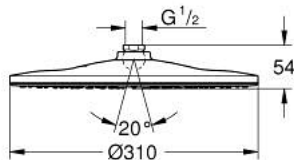

26 561 000 RAINSHOWER MONO 310 HEAD SHOWER 1 SPRAY

PRODUCT DESCRIPTION

- Colour: chrome
- spray pattern: GROHE PureRain
- maximum flow rate (at 3 bar): 19 l/min
- spray plate chrome
- ball joint with turning angle $\pm 10^\circ$
- connection thread 1/2"
- GROHE DreamSpray - perfect spray pattern
- GROHE SpeedClean - effortless limescale removal
- Inner WaterGuide - inner insulation for surface protection
- suitable for instantaneous heater

26 561 000 **RAINSHOWER MONO 310 HEAD SHOWER 1 SPRAY**

SPARE PARTS

1: Fibre seal dia. \varnothing 18,5 x \varnothing 12 x 2 (Spare part-nr. 0138900M)

2: Dirt strainer (Spare part-nr. 48007000)