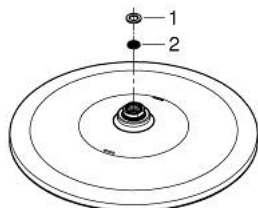

26 561 000 **RAINSHOWER MONO 310 HEAD SHOWER 1 SPRAY**

PRODUCT DESCRIPTION

- Tyc: Chrome
- spray pattern: GROHE PureRain
- maximum flow rate (at 3 bar): 19 l/min
- spray plate chrome
- ball joint with turning angle $\pm 10^\circ$
- connection thread 1/2"
- GROHE DreamSpray - perfect spray pattern
- GROHE SpeedClean - effortless limescale removal
- Inner WaterGuide - inner insulation for surface protection
- suitable for instantaneous heater

26 561 000 RAINSHOWER MONO 310 HEAD SHOWER 1 SPRAY

SPARE PARTS

- 1: Fibre seal Ø 18,5 x Ø 12 x 2 (Spare part-nr. 0138900M)
- 2: Dirt strainer (Spare part-nr. 48007000)