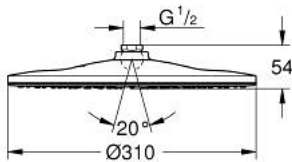

26 561 000 **RAINSHOWER MONO 310 HEAD SHOWER 1 SPRAY**

PRODUCT DESCRIPTION

- Tyc: Chrome
- spray pattern: GROHE PureRain
- maximum flow rate (at 3 bar): 19 l/min
- spray plate chrome
- ball joint with turning angle $\pm 10^\circ$
- connection thread 1/2"
- GROHE DreamSpray - perfect spray pattern
- GROHE SpeedClean - effortless limescale removal
- Inner WaterGuide - inner insulation for surface protection
- suitable for instantaneous heater

26 561 000 RAINSHOWER MONO 310 HEAD SHOWER 1 SPRAY

SPARE PARTS

- 1: Fibre seal Ø 18,5 x Ø 12 x 2 (Spare part-nr. 0138900M)
- 2: Dirt strainer (Spare part-nr. 48007000)