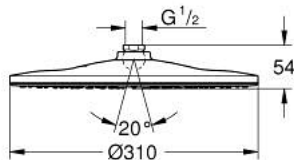

26 561 LS0 RAINSHOWER MONO 310 HEAD SHOWER 1 SPRAY

PRODUCT DESCRIPTION

- Colour: moon white
- spray pattern: GROHE PureRain
- maximum flow rate (at 3 bar): 19 l/min
- spray plate moon white
- ball joint with turning angle $\pm 10^\circ$
- connection thread 1/2"
- GROHE DreamSpray - perfect spray pattern
- GROHE LongLife finish
- GROHE SpeedClean - effortless limescale removal
- Inner WaterGuide - inner insulation for surface protection
- suitable for instantaneous heater

26 561 LS0 RAINSHOWER MONO 310 HEAD SHOWER 1 SPRAY

SPARE PARTS

1: Fibre seal dia. \varnothing 18,5 x \varnothing 12 x 2 (Spare part-nr. 0138900M)

2: Dirt strainer (Spare part-nr. 48007000)