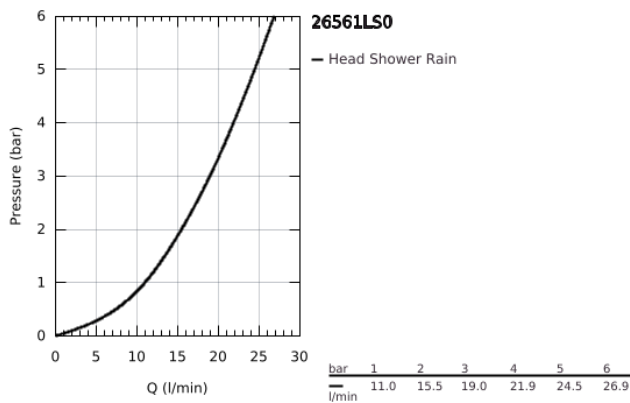

26 561 LS0 RAINSHOWER MONO 310 HEAD SHOWER 1 SPRAY

PRODUCT DESCRIPTION

- Colour: moon white
- spray pattern: GROHE PureRain
- maximum flow rate (at 3 bar): 19 l/min
- spray plate moon white
- ball joint with turning angle $\pm 10^\circ$
- connection thread 1/2"
- GROHE DreamSpray - perfect spray pattern
- GROHE LongLife finish
- GROHE SpeedClean - effortless limescale removal
- Inner WaterGuide - inner insulation for surface protection
- suitable for instantaneous heater

26 561 LS0 RAINSHOWER MONO 310 HEAD SHOWER 1 SPRAY

SPARE PARTS

1: Fibre seal dia. \varnothing 18,5 x \varnothing 12 x 2 (Spare part-nr. 0138900M)

2: Dirt strainer (Spare part-nr. 48007000)