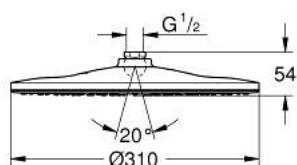

### PRODUCT DESCRIPTION

- Tyc: moon white
- spray pattern: GROHE PureRain
- maximum flow rate (at 3 bar): 19 l/min
- spray plate moon white
- ball joint with turning angle  $\pm 10^\circ$
- connection thread 1/2"
- GROHE DreamSpray - perfect spray pattern
- GROHE LongLife finish
- GROHE SpeedClean - effortless limescale removal
- Inner WaterGuide - inner insulation for surface protection
- suitable for instantaneous heater