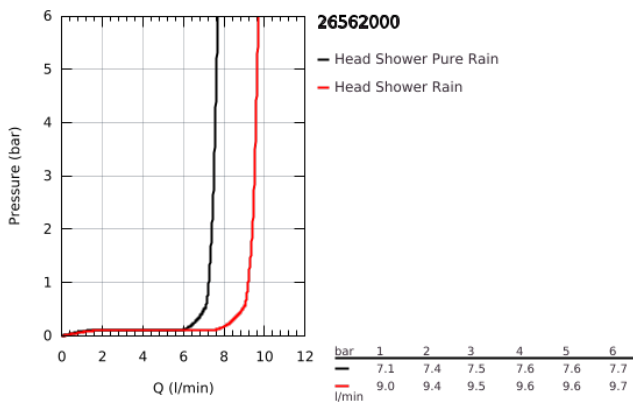

26 562 000 RAINSHOWER MONO 310 HEAD SHOWER 1 SPRAY

PRODUCT DESCRIPTION

- Colour: chrome
- spray pattern: GROHE PureRain
- maximum flow rate (at 3 bar): 7.5 l/min
- spray plate chrome
- ball joint with turning angle $\pm 10^\circ$
- connection thread 1/2"
- GROHE EcoJoy - less water, perfect flow
- GROHE DreamSpray - perfect spray pattern
- GROHE LongLife finish
- GROHE SpeedClean - effortless limescale removal
- Inner WaterGuide - inner insulation for surface protection
- suitable for instantaneous heater
- min. recommended pressure 1.0 bar

26 562 000 **RAINSHOWER MONO 310 HEAD SHOWER 1 SPRAY**

SPARE PARTS

1: Fibre seal dia. \varnothing 18,5 x \varnothing 12 x 2 (Spare part-nr. 0138900M)

2: Dirt strainer (Spare part-nr. 48007000)