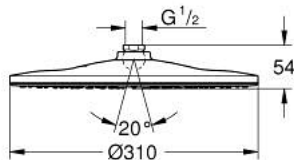

26 562 000 RAINSHOWER MONO 310 HEAD SHOWER 1 SPRAY

PRODUCT DESCRIPTION

- Colour: chrome
- spray pattern: GROHE PureRain
- maximum flow rate (at 3 bar): 7.5 l/min
- spray plate chrome
- ball joint with turning angle $\pm 10^\circ$
- connection thread 1/2"
- GROHE EcoJoy - less water, perfect flow
- GROHE DreamSpray - perfect spray pattern
- GROHE LongLife finish
- GROHE SpeedClean - effortless limescale removal
- Inner WaterGuide - inner insulation for surface protection
- suitable for instantaneous heater
- min. recommended pressure 1.0 bar

26 562 000 **RAINSHOWER MONO 310 HEAD SHOWER 1 SPRAY**

SPARE PARTS

1: Fibre seal dia. \varnothing 18,5 x \varnothing 12 x 2 (Spare part-nr. 0138900M)

2: Dirt strainer (Spare part-nr. 48007000)