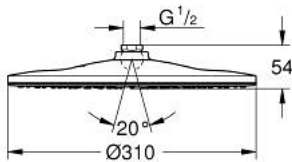

26 562 000 RAINSHOWER MONO 310 HEAD SHOWER 1 SPRAY

PRODUCT DESCRIPTION

- Tyc: Chrome
- spray pattern: GROHE PureRain
- maximum flow rate (at 3 bar): 7.5 l/min
- spray plate chrome
- ball joint with turning angle $\pm 10^\circ$
- connection thread 1/2"
- GROHE EcoJoy - Less water, perfect flow
- GROHE DreamSpray - perfect spray pattern
- GROHE LongLife finish
- GROHE SpeedClean - effortless limescale removal
- Inner WaterGuide - inner insulation for surface protection
- suitable for instantaneous heater
- min. recommended pressure 1.0 bar

26 562 000 **RAINSHOWER MONO 310 HEAD SHOWER 1 SPRAY**

SPARE PARTS

1: Fibre seal Ø 18,5 x Ø 12 x 2 (Spare part-nr. 0138900M)

2: Dirt strainer (Spare part-nr. 48007000)