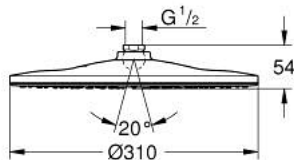

26 562 LS0 RAINSHOWER MONO 310 HEAD SHOWER 1 SPRAY

PRODUCT DESCRIPTION

- Colour: moon white
- spray pattern: GROHE PureRain
- maximum flow rate (at 3 bar): 7.5 l/min
- spray plate moon white
- ball joint with turning angle $\pm 10^\circ$
- connection thread 1/2"
- GROHE EcoJoy - less water, perfect flow
- GROHE DreamSpray - perfect spray pattern
- GROHE LongLife finish
- GROHE SpeedClean - effortless limescale removal
- Inner WaterGuide - inner insulation for surface protection
- suitable for instantaneous heater
- min. recommended pressure 1.0 bar

26 562 LS0 RAINSHOWER MONO 310 HEAD SHOWER 1 SPRAY

SPARE PARTS

1: Fibre seal dia. \varnothing 18,5 x \varnothing 12 x 2 (Spare part-nr. 0138900M)

2: Dirt strainer (Spare part-nr. 48007000)