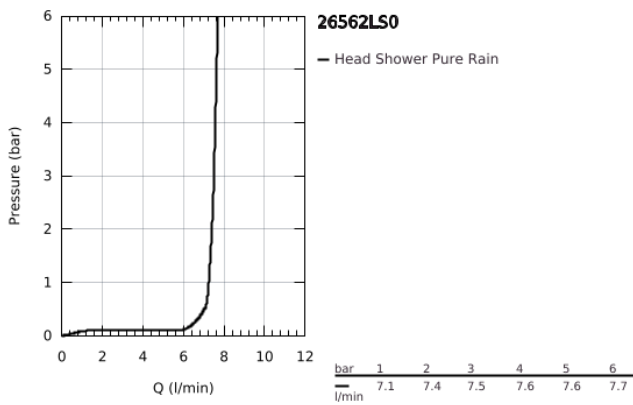

26 562 LS0 RAINSHOWER MONO 310 HEAD SHOWER 1 SPRAY

PRODUCT DESCRIPTION

- Colour: moon white
- spray pattern: GROHE PureRain
- maximum flow rate (at 3 bar): 7.5 l/min
- spray plate moon white
- ball joint with turning angle $\pm 10^\circ$
- connection thread 1/2"
- GROHE EcoJoy - less water, perfect flow
- GROHE DreamSpray - perfect spray pattern
- GROHE LongLife finish
- GROHE SpeedClean - effortless limescale removal
- Inner WaterGuide - inner insulation for surface protection
- suitable for instantaneous heater
- min. recommended pressure 1.0 bar

26 562 LS0 RAINSHOWER MONO 310 HEAD SHOWER 1 SPRAY

SPARE PARTS

1: Fibre seal dia. \varnothing 18,5 x \varnothing 12 x 2 (Spare part-nr. 0138900M)

2: Dirt strainer (Spare part-nr. 48007000)