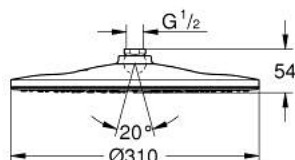

### PRODUCT DESCRIPTION

- Tyc: moon white
- spray pattern: GROHE PureRain
- maximum flow rate (at 3 bar): 7.5 l/min
- spray plate moon white
- ball joint with turning angle  $\pm 10^\circ$
- connection thread 1/2"
- GROHE EcoJoy - Less water, perfect flow
- GROHE DreamSpray - perfect spray pattern
- GROHE LongLife finish
- GROHE SpeedClean - effortless limescale removal
- Inner WaterGuide - inner insulation for surface protection
- suitable for instantaneous heater
- min. recommended pressure 1.0 bar

### SPARE PARTS

1: Fibre seal Ø 18,5 x Ø 12 x 2 (Spare part-nr. 0138900M)

2: Dirt strainer (Spare part-nr. 48007000)