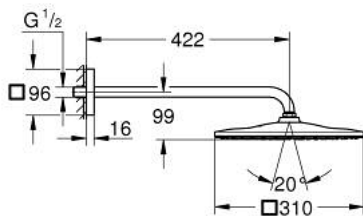

26 563 000 **RAINSHOWER MONO 310 CUBE HEAD SHOWER SET 422 MM, 1 SPRAY**

**PRODUCT DESCRIPTION**

- Colour: chrome
- consisting of:
  - head shower Rainshower 310, spray plate chrome (26 567)
  - spray pattern: GROHE PureRain
  - maximum flow rate (at 3 bar): 19 l/min
  - shower arm 422 mm (26 145)
  - GROHE DreamSpray - perfect spray pattern
  - GROHE LongLife finish
  - GROHE SpeedClean - effortless limescale removal
  - Inner WaterGuide - inner insulation for surface protection
  - suitable for instantaneous heater

26 563 000 **RAINSHOWER MONO 310 CUBE HEAD SHOWER SET 422 MM, 1 SPRAY**

**SPARE PARTS**

1: Fibre seal dia. Ø 18,5 x Ø 12 x 2 (Spare part-nr. 0138900M)

2: Dirt strainer (Spare part-nr. 48007000)