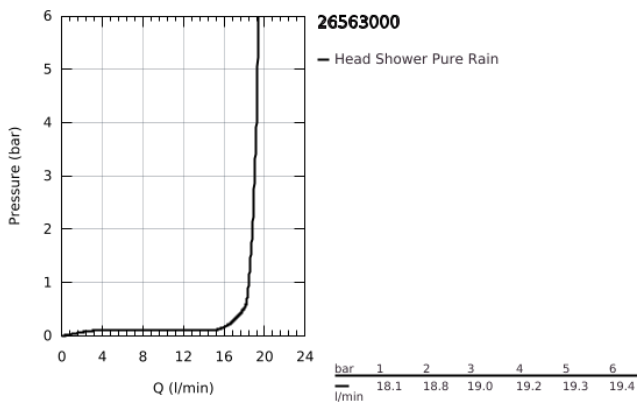

26 563 000 **RAINSHOWER MONO 310 CUBE HEAD SHOWER SET 422 MM, 1 SPRAY**

**PRODUCT DESCRIPTION**

- Colour: chrome
- consisting of:
  - head shower Rainshower 310, spray plate chrome (26 567)
  - spray pattern: GROHE PureRain
  - maximum flow rate (at 3 bar): 19 l/min
  - shower arm 422 mm (26 145)
  - GROHE DreamSpray - perfect spray pattern
  - GROHE LongLife finish
  - GROHE SpeedClean - effortless limescale removal
  - Inner WaterGuide - inner insulation for surface protection
  - suitable for instantaneous heater

26 563 000 **RAINSHOWER MONO 310 CUBE HEAD SHOWER SET 422 MM, 1 SPRAY**

**SPARE PARTS**

1: Fibre seal dia. Ø 18,5 x Ø 12 x 2 (Spare part-nr. 0138900M)

2: Dirt strainer (Spare part-nr. 48007000)