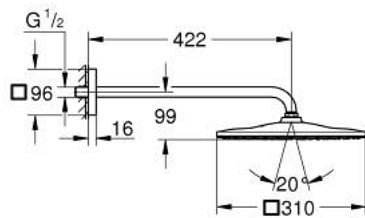

26 563 000 RAINSHOWER MONO 310 CUBE HEAD SHOWER SET 422 MM, 1 SPRAY

PRODUCT DESCRIPTION

- Tyc: Chrome
- consisting of:
 - head shower Rainshower 310, spray plate chrome (26 567)
 - spray pattern: GROHE PureRain
 - maximum flow rate (at 3 bar): 19 l/min
 - shower arm 422 mm (26 145)
- GROHE DreamSpray - perfect spray pattern
- GROHE LongLife finish
- GROHE SpeedClean - effortless limescale removal
- Inner WaterGuide - inner insulation for surface protection
- suitable for instantaneous heater

26 563 000 **RAINSHOWER MONO 310 CUBE HEAD SHOWER SET 422 MM, 1 SPRAY**

SPARE PARTS

1: Fibre seal Ø 18,5 x Ø 12 x 2 (Spare part-nr. 0138900M)

2: Dirt strainer (Spare part-nr. 48007000)