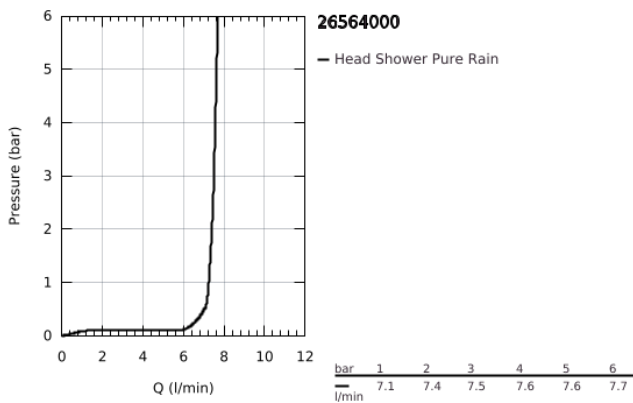

26 564 000 **RAINSHOWER MONO 310 CUBE HEAD SHOWER SET 422 MM, 1 SPRAY**

**PRODUCT DESCRIPTION**

- Colour: chrome
- consisting of:
  - head shower Rainshower 310
  - spray pattern: GROHE PureRain
  - maximum flow rate (at 3 bar): 7.5 l/min
  - shower arm 422 mm (26 145)
  - GROHE EcoJoy - less water, perfect flow
  - GROHE DreamSpray - perfect spray pattern
  - GROHE LongLife finish
  - GROHE SpeedClean - effortless limescale removal
  - Inner WaterGuide - inner insulation for surface protection
  - suitable for instantaneous heater

26 564 000 **RAINSHOWER MONO 310 CUBE HEAD SHOWER SET 422 MM, 1 SPRAY**

**SPARE PARTS**

1: Fibre seal dia. Ø 18,5 x Ø 12 x 2 (Spare part-nr. 0138900M)

2: Dirt strainer (Spare part-nr. 48007000)