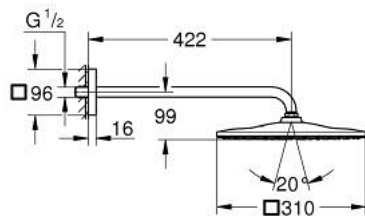

26 564 000 **RAINSHOWER MONO 310 CUBE HEAD SHOWER SET 422 MM, 1 SPRAY**

**PRODUCT DESCRIPTION**

- Colour: chrome
- consisting of:
  - head shower Rainshower 310
  - spray pattern: GROHE PureRain
  - maximum flow rate (at 3 bar): 7.5 l/min
  - shower arm 422 mm (26 145)
  - GROHE EcoJoy - less water, perfect flow
  - GROHE DreamSpray - perfect spray pattern
  - GROHE LongLife finish
  - GROHE SpeedClean - effortless limescale removal
  - Inner WaterGuide - inner insulation for surface protection
  - suitable for instantaneous heater

26 564 000 **RAINSHOWER MONO 310 CUBE HEAD SHOWER SET 422 MM, 1 SPRAY**

**SPARE PARTS**

1: Fibre seal dia. Ø 18,5 x Ø 12 x 2 (Spare part-nr. 0138900M)

2: Dirt strainer (Spare part-nr. 48007000)