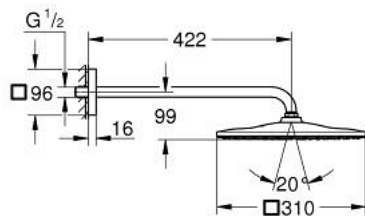

26 564 000 RAINSHOWER MONO 310 CUBE HEAD SHOWER SET 422 MM, 1 SPRAY

PRODUCT DESCRIPTION

- Tyc: Chrome
- consisting of:
 - head shower Rainshower 310
 - spray pattern: GROHE PureRain
 - maximum flow rate (at 3 bar): 7.5 l/min
 - shower arm 422 mm (26 145)
- GROHE EcoJoy - Less water, perfect flow
- GROHE DreamSpray - perfect spray pattern
- GROHE LongLife finish
- GROHE SpeedClean - effortless limescale removal
- Inner WaterGuide - inner insulation for surface protection
- suitable for instantaneous heater

26 564 000 **RAINSHOWER MONO 310 CUBE HEAD SHOWER SET 422 MM, 1 SPRAY**

SPARE PARTS

1: Fibre seal Ø 18,5 x Ø 12 x 2 (Spare part-nr. 0138900M)

2: Dirt strainer (Spare part-nr. 48007000)