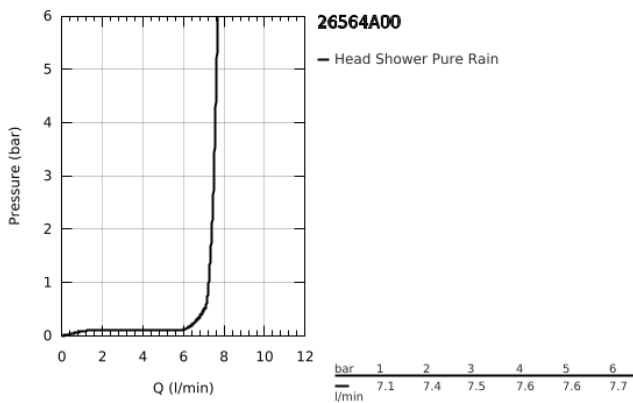

26 564 A00 RAINSHOWER MONO 310 CUBE HEAD SHOWER SET 422 MM, 1 SPRAY

PRODUCT DESCRIPTION

- Colour: hard graphite
- consisting of:
 - head shower Rainshower 310
 - spray pattern: GROHE PureRain
 - maximum flow rate (at 3 bar): 7.5 l/min
 - shower arm 422 mm
- GROHE EcoJoy - less water, perfect flow
- GROHE DreamSpray - perfect spray pattern
- GROHE LongLife finish
- GROHE SpeedClean - effortless limescale removal
- Inner WaterGuide - inner insulation for surface protection
- suitable for instantaneous heater

26 564 A00 **RAINSHOWER MONO 310 CUBE HEAD SHOWER SET 422 MM, 1 SPRAY**

SPARE PARTS

1: Fibre seal dia. Ø 18,5 x Ø 12 x 2 (Spare part-nr. 0138900M)

2: Dirt strainer (Spare part-nr. 48007000)