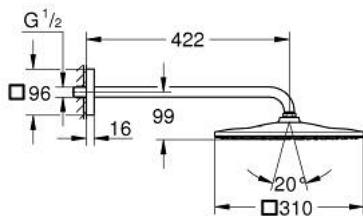

26 564 A00 RAINSHOWER MONO 310 CUBE HEAD SHOWER SET 422 MM, 1 SPRAY

PRODUCT DESCRIPTION

- Colour: hard graphite
- consisting of:
 - head shower Rainshower 310
 - spray pattern: GROHE PureRain
 - maximum flow rate (at 3 bar): 7.5 l/min
 - shower arm 422 mm
- GROHE EcoJoy - less water, perfect flow
- GROHE DreamSpray - perfect spray pattern
- GROHE LongLife finish
- GROHE SpeedClean - effortless limescale removal
- Inner WaterGuide - inner insulation for surface protection
- suitable for instantaneous heater

26 564 A00 **RAINSHOWER MONO 310 CUBE HEAD SHOWER SET 422 MM, 1 SPRAY**

SPARE PARTS

1: Fibre seal dia. Ø 18,5 x Ø 12 x 2 (Spare part-nr. 0138900M)

2: Dirt strainer (Spare part-nr. 48007000)