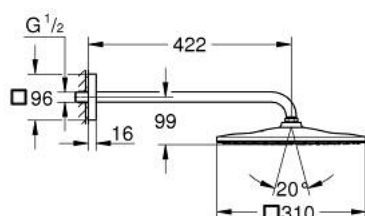

## 26 564 A00 RAINSHOWER MONO 310 CUBE HEAD SHOWER SET 422 MM, 1 SPRAY

### PRODUCT DESCRIPTION

- Tyc: hard graphite
- consisting of:
  - head shower Rainshower 310
  - spray pattern: GROHE PureRain
  - maximum flow rate (at 3 bar): 7.5 l/min
  - shower arm 422 mm
- GROHE EcoJoy - Less water, perfect flow
- GROHE DreamSpray - perfect spray pattern
- GROHE LongLife finish
- GROHE SpeedClean - effortless limescale removal
- Inner WaterGuide - inner insulation for surface protection
- suitable for instantaneous heater

26 564 A00 **RAINSHOWER MONO 310 CUBE HEAD SHOWER SET 422 MM, 1 SPRAY**

**SPARE PARTS**

1: Fibre seal Ø 18,5 x Ø 12 x 2 (Spare part-nr. 0138900M)

2: Dirt strainer (Spare part-nr. 48007000)