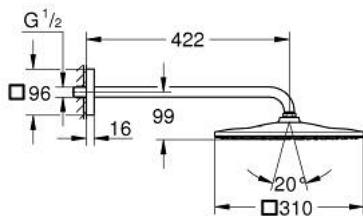

26 564 AL0 RAINSHOWER MONO 310 CUBE HEAD SHOWER SET 422 MM, 1 SPRAY

PRODUCT DESCRIPTION

- Colour: brushed hard graphite
- consisting of:
 - head shower Rainshower 310
 - spray pattern: GROHE PureRain
 - maximum flow rate (at 3 bar): 7.5 l/min
 - shower arm 422 mm
- GROHE EcoJoy - less water, perfect flow
- GROHE DreamSpray - perfect spray pattern
- GROHE LongLife finish
- GROHE SpeedClean - effortless limescale removal
- Inner WaterGuide - inner insulation for surface protection
- suitable for instantaneous heater

26 564 AL0 **RAINSHOWER MONO 310 CUBE HEAD SHOWER SET 422 MM, 1 SPRAY**

SPARE PARTS

1: Fibre seal dia. Ø 18,5 x Ø 12 x 2 (Spare part-nr. 0138900M)

2: Dirt strainer (Spare part-nr. 48007000)