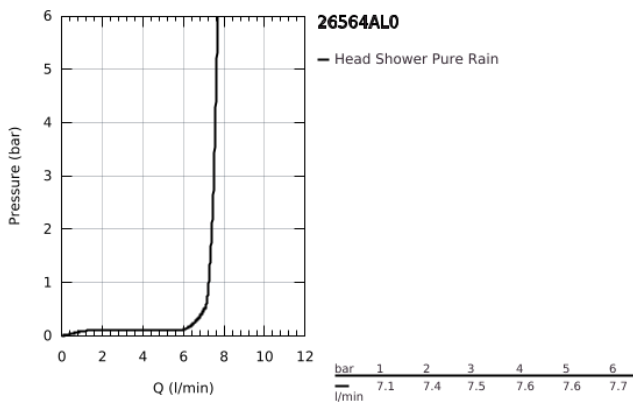

26 564 AL0 RAINSHOWER MONO 310 CUBE HEAD SHOWER SET 422 MM, 1 SPRAY

PRODUCT DESCRIPTION

- Colour: brushed hard graphite
- consisting of:
 - head shower Rainshower 310
 - spray pattern: GROHE PureRain
 - maximum flow rate (at 3 bar): 7.5 l/min
 - shower arm 422 mm
- GROHE EcoJoy - less water, perfect flow
- GROHE DreamSpray - perfect spray pattern
- GROHE LongLife finish
- GROHE SpeedClean - effortless limescale removal
- Inner WaterGuide - inner insulation for surface protection
- suitable for instantaneous heater

26 564 AL0 **RAINSHOWER MONO 310 CUBE HEAD SHOWER SET 422 MM, 1 SPRAY**

SPARE PARTS

1: Fibre seal dia. Ø 18,5 x Ø 12 x 2 (Spare part-nr. 0138900M)

2: Dirt strainer (Spare part-nr. 48007000)