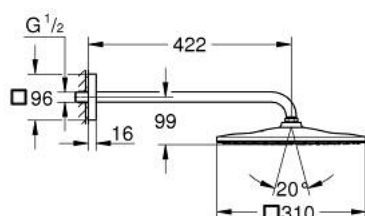

26 564 AL0 RAINSHOWER MONO 310 CUBE HEAD SHOWER SET 422 MM, 1 SPRAY

PRODUCT DESCRIPTION

- Tyc: brushed hard graphite
- consisting of:
 - head shower Rainshower 310
 - spray pattern: GROHE PureRain
 - maximum flow rate (at 3 bar): 7.5 l/min
 - shower arm 422 mm
- GROHE EcoJoy - Less water, perfect flow
- GROHE DreamSpray - perfect spray pattern
- GROHE LongLife finish
- GROHE SpeedClean - effortless limescale removal
- Inner WaterGuide - inner insulation for surface protection
- suitable for instantaneous heater

26 564 AL0 **RAINSHOWER MONO 310 CUBE HEAD SHOWER SET 422 MM, 1 SPRAY**

SPARE PARTS

1: Fibre seal Ø 18,5 x Ø 12 x 2 (Spare part-nr. 0138900M)

2: Dirt strainer (Spare part-nr. 48007000)