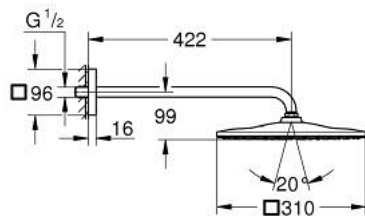

## 26 564 DA0 RAINSHOWER MONO 310 CUBE HEAD SHOWER SET 422 MM, 1 SPRAY

### PRODUCT DESCRIPTION

- Colour: warm sunset
- consisting of:
  - head shower Rainshower 310
  - spray pattern: GROHE PureRain
  - maximum flow rate (at 3 bar): 7.5 l/min
  - shower arm 422 mm
- GROHE EcoJoy - less water, perfect flow
- GROHE DreamSpray - perfect spray pattern
- GROHE LongLife finish
- GROHE SpeedClean - effortless limescale removal
- Inner WaterGuide - inner insulation for surface protection
- suitable for instantaneous heater

26 564 DA0 **RAINSHOWER MONO 310 CUBE HEAD SHOWER SET 422 MM, 1 SPRAY**

**SPARE PARTS**

1: Fibre seal dia. Ø 18,5 x Ø 12 x 2 (Spare part-nr. 0138900M)

2: Dirt strainer (Spare part-nr. 48007000)