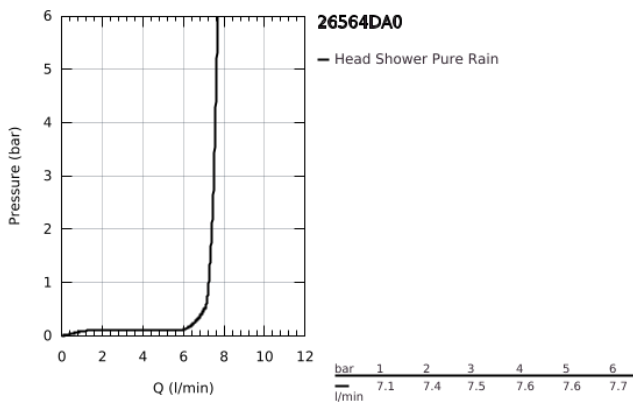

## 26 564 DA0 RAINSHOWER MONO 310 CUBE HEAD SHOWER SET 422 MM, 1 SPRAY

### PRODUCT DESCRIPTION

- Colour: warm sunset
- consisting of:
  - head shower Rainshower 310
  - spray pattern: GROHE PureRain
  - maximum flow rate (at 3 bar): 7.5 l/min
  - shower arm 422 mm
- GROHE EcoJoy - less water, perfect flow
- GROHE DreamSpray - perfect spray pattern
- GROHE LongLife finish
- GROHE SpeedClean - effortless limescale removal
- Inner WaterGuide - inner insulation for surface protection
- suitable for instantaneous heater

26 564 DA0 **RAINSHOWER MONO 310 CUBE HEAD SHOWER SET 422 MM, 1 SPRAY**

**SPARE PARTS**

1: Fibre seal dia. Ø 18,5 x Ø 12 x 2 (Spare part-nr. 0138900M)

2: Dirt strainer (Spare part-nr. 48007000)