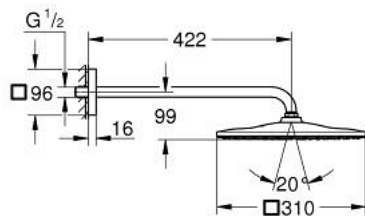

26 564 DA0 RAINSHOWER MONO 310 CUBE HEAD SHOWER SET 422 MM, 1 SPRAY

PRODUCT DESCRIPTION

- Tyc: warm sunset
- consisting of:
 - head shower Rainshower 310
 - spray pattern: GROHE PureRain
 - maximum flow rate (at 3 bar): 7.5 l/min
 - shower arm 422 mm
- GROHE EcoJoy - Less water, perfect flow
- GROHE DreamSpray - perfect spray pattern
- GROHE LongLife finish
- GROHE SpeedClean - effortless limescale removal
- Inner WaterGuide - inner insulation for surface protection
- suitable for instantaneous heater

26 564 DA0 **RAINSHOWER MONO 310 CUBE HEAD SHOWER SET 422 MM, 1 SPRAY**

SPARE PARTS

- 1: Fibre seal Ø 18,5 x Ø 12 x 2 (Spare part-nr. 0138900M)
- 2: Dirt strainer (Spare part-nr. 48007000)