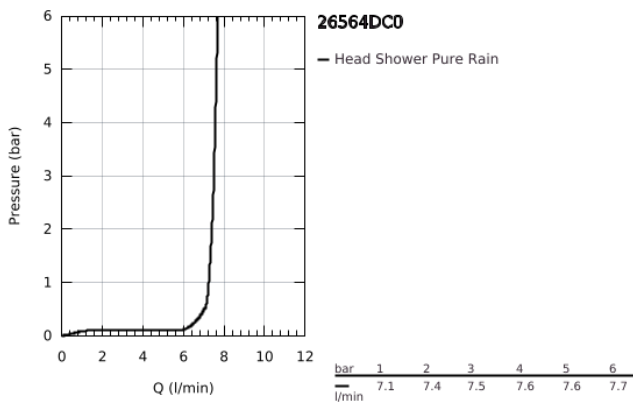

## 26 564 DC0 RAINSHOWER MONO 310 CUBE HEAD SHOWER SET 422 MM, 1 SPRAY

### PRODUCT DESCRIPTION

- Colour: supersteel
- consisting of:
  - head shower Rainshower 310
  - spray pattern: GROHE PureRain
  - maximum flow rate (at 3 bar): 7.5 l/min
  - shower arm 422 mm
- GROHE EcoJoy - less water, perfect flow
- GROHE DreamSpray - perfect spray pattern
- GROHE LongLife finish
- GROHE SpeedClean - effortless limescale removal
- Inner WaterGuide - inner insulation for surface protection
- suitable for instantaneous heater

26 564 DC0 **RAINSHOWER MONO 310 CUBE HEAD SHOWER SET 422 MM, 1 SPRAY**

**SPARE PARTS**

1: Fibre seal dia.  $\varnothing$  18,5 x  $\varnothing$  12 x 2 (Spare part-nr. 0138900M)

2: Dirt strainer (Spare part-nr. 48007000)