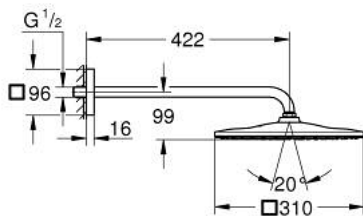

## 26 564 DC0 RAINSHOWER MONO 310 CUBE HEAD SHOWER SET 422 MM, 1 SPRAY

### PRODUCT DESCRIPTION

- Colour: supersteel
- consisting of:
  - head shower Rainshower 310
  - spray pattern: GROHE PureRain
  - maximum flow rate (at 3 bar): 7.5 l/min
  - shower arm 422 mm
- GROHE EcoJoy - less water, perfect flow
- GROHE DreamSpray - perfect spray pattern
- GROHE LongLife finish
- GROHE SpeedClean - effortless limescale removal
- Inner WaterGuide - inner insulation for surface protection
- suitable for instantaneous heater

26 564 DC0 **RAINSHOWER MONO 310 CUBE HEAD SHOWER SET 422 MM, 1 SPRAY**

**SPARE PARTS**

1: Fibre seal dia.  $\varnothing$  18,5 x  $\varnothing$  12 x 2 (Spare part-nr. 0138900M)

2: Dirt strainer (Spare part-nr. 48007000)