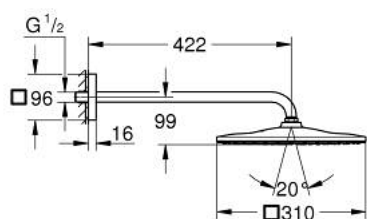

## 26 564 DC0 RAINSHOWER MONO 310 CUBE HEAD SHOWER SET 422 MM, 1 SPRAY

### PRODUCT DESCRIPTION

- Tyc: supersteel
- consisting of:
  - head shower Rainshower 310
  - spray pattern: GROHE PureRain
  - maximum flow rate (at 3 bar): 7.5 l/min
  - shower arm 422 mm
- GROHE EcoJoy - Less water, perfect flow
- GROHE DreamSpray - perfect spray pattern
- GROHE LongLife finish
- GROHE SpeedClean - effortless limescale removal
- Inner WaterGuide - inner insulation for surface protection
- suitable for instantaneous heater

26 564 DC0 **RAINSHOWER MONO 310 CUBE HEAD SHOWER SET 422 MM, 1 SPRAY**

**SPARE PARTS**

1: Fibre seal Ø 18,5 x Ø 12 x 2 (Spare part-nr. 0138900M)

2: Dirt strainer (Spare part-nr. 48007000)