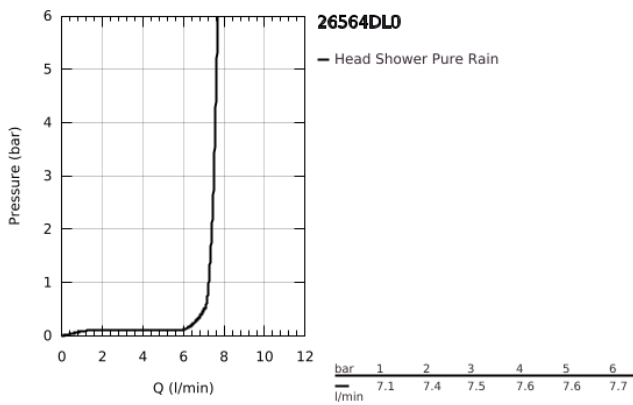

26 564 DL0 RAINSHOWER MONO 310 CUBE HEAD SHOWER SET 422 MM, 1 SPRAY

PRODUCT DESCRIPTION

- Colour: brushed warm sunset
- consisting of:
 - head shower Rainshower 310
 - spray pattern: GROHE PureRain
 - maximum flow rate (at 3 bar): 7.5 l/min
 - shower arm 422 mm
- GROHE EcoJoy - less water, perfect flow
- GROHE DreamSpray - perfect spray pattern
- GROHE LongLife finish
- GROHE SpeedClean - effortless limescale removal
- Inner WaterGuide - inner insulation for surface protection
- suitable for instantaneous heater

26 564 DL0 **RAINSHOWER MONO 310 CUBE HEAD SHOWER SET 422 MM, 1 SPRAY**

SPARE PARTS

1: Fibre seal dia. Ø 18,5 x Ø 12 x 2 (Spare part-nr. 0138900M)

2: Dirt strainer (Spare part-nr. 48007000)