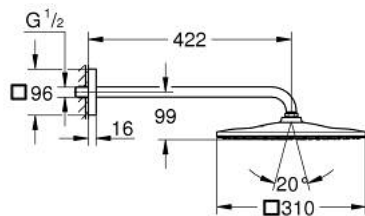

26 564 DL0 RAINSHOWER MONO 310 CUBE HEAD SHOWER SET 422 MM, 1 SPRAY

PRODUCT DESCRIPTION

- Colour: brushed warm sunset
- consisting of:
 - head shower Rainshower 310
 - spray pattern: GROHE PureRain
 - maximum flow rate (at 3 bar): 7.5 l/min
 - shower arm 422 mm
- GROHE EcoJoy - less water, perfect flow
- GROHE DreamSpray - perfect spray pattern
- GROHE LongLife finish
- GROHE SpeedClean - effortless limescale removal
- Inner WaterGuide - inner insulation for surface protection
- suitable for instantaneous heater

26 564 DL0 **RAINSHOWER MONO 310 CUBE HEAD SHOWER SET 422 MM, 1 SPRAY**

SPARE PARTS

1: Fibre seal dia. Ø 18,5 x Ø 12 x 2 (Spare part-nr. 0138900M)

2: Dirt strainer (Spare part-nr. 48007000)