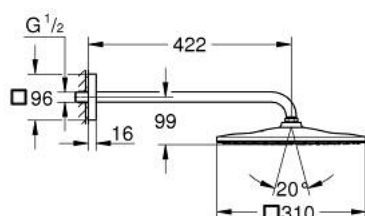

26 564 DL0 RAINSHOWER MONO 310 CUBE HEAD SHOWER SET 422 MM, 1 SPRAY

PRODUCT DESCRIPTION

- Tyc: brushed warm sunset
- consisting of:
 - head shower Rainshower 310
 - spray pattern: GROHE PureRain
 - maximum flow rate (at 3 bar): 7.5 l/min
 - shower arm 422 mm
- GROHE EcoJoy - Less water, perfect flow
- GROHE DreamSpray - perfect spray pattern
- GROHE LongLife finish
- GROHE SpeedClean - effortless limescale removal
- Inner WaterGuide - inner insulation for surface protection
- suitable for instantaneous heater

26 564 DL0 RAINSHOWER MONO 310 CUBE HEAD SHOWER SET 422 MM, 1 SPRAY

SPARE PARTS

1: Fibre seal Ø 18,5 x Ø 12 x 2 (Spare part-nr. 0138900M)

2: Dirt strainer (Spare part-nr. 48007000)