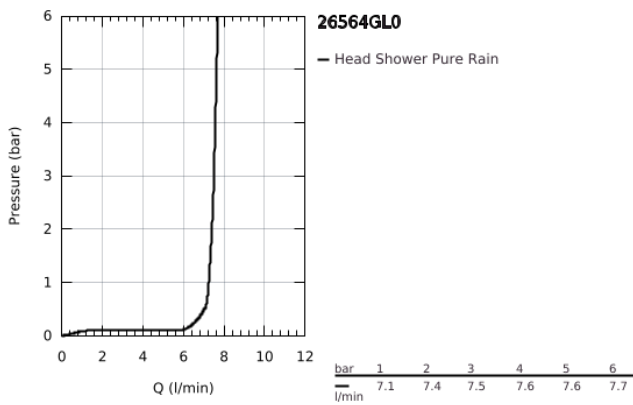

26 564 GL0 RAINSHOWER MONO 310 CUBE HEAD SHOWER SET 422 MM, 1 SPRAY

PRODUCT DESCRIPTION

- Colour: cool sunrise
- consisting of:
 - head shower Rainshower 310
 - spray pattern: GROHE PureRain
 - maximum flow rate (at 3 bar): 7.5 l/min
 - shower arm 422 mm
- GROHE EcoJoy - less water, perfect flow
- GROHE DreamSpray - perfect spray pattern
- GROHE LongLife finish
- GROHE SpeedClean - effortless limescale removal
- Inner WaterGuide - inner insulation for surface protection
- suitable for instantaneous heater

26 564 GL0 **RAINSHOWER MONO 310 CUBE HEAD SHOWER SET 422 MM, 1 SPRAY**

SPARE PARTS

1: Fibre seal dia. Ø 18,5 x Ø 12 x 2 (Spare part-nr. 0138900M)

2: Dirt strainer (Spare part-nr. 48007000)