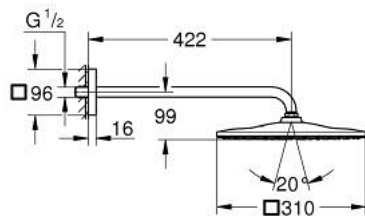

26 564 GL0 RAINSHOWER MONO 310 CUBE HEAD SHOWER SET 422 MM, 1 SPRAY

PRODUCT DESCRIPTION

- Colour: cool sunrise
- consisting of:
 - head shower Rainshower 310
 - spray pattern: GROHE PureRain
 - maximum flow rate (at 3 bar): 7.5 l/min
 - shower arm 422 mm
- GROHE EcoJoy - less water, perfect flow
- GROHE DreamSpray - perfect spray pattern
- GROHE LongLife finish
- GROHE SpeedClean - effortless limescale removal
- Inner WaterGuide - inner insulation for surface protection
- suitable for instantaneous heater

26 564 GL0 **RAINSHOWER MONO 310 CUBE HEAD SHOWER SET 422 MM, 1 SPRAY**

SPARE PARTS

1: Fibre seal dia. Ø 18,5 x Ø 12 x 2 (Spare part-nr. 0138900M)

2: Dirt strainer (Spare part-nr. 48007000)