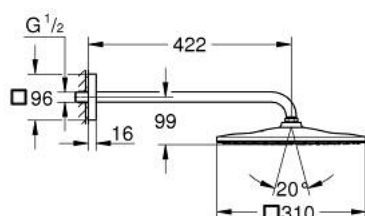

26 564 GL0 RAINSHOWER MONO 310 CUBE HEAD SHOWER SET 422 MM, 1 SPRAY

PRODUCT DESCRIPTION

- Typ: cool sunrise
- consisting of:
 - head shower Rainshower 310
 - spray pattern: GROHE PureRain
 - maximum flow rate (at 3 bar): 7.5 l/min
 - shower arm 422 mm
- GROHE EcoJoy - Less water, perfect flow
- GROHE DreamSpray - perfect spray pattern
- GROHE LongLife finish
- GROHE SpeedClean - effortless limescale removal
- Inner WaterGuide - inner insulation for surface protection
- suitable for instantaneous heater

26 564 GL0 **RAINSHOWER MONO 310 CUBE HEAD SHOWER SET 422 MM, 1 SPRAY**

SPARE PARTS

1: Fibre seal Ø 18,5 x Ø 12 x 2 (Spare part-nr. 0138900M)

2: Dirt strainer (Spare part-nr. 48007000)