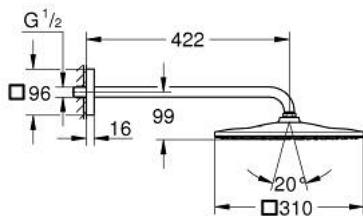

26 564 GN0 RAINSHOWER MONO 310 CUBE HEAD SHOWER SET 422 MM, 1 SPRAY

PRODUCT DESCRIPTION

- Colour: brushed cool sunrise
- consisting of:
 - head shower Rainshower 310
 - spray pattern: GROHE PureRain
 - maximum flow rate (at 3 bar): 7.5 l/min
 - shower arm 422 mm
- GROHE EcoJoy - less water, perfect flow
- GROHE DreamSpray - perfect spray pattern
- GROHE LongLife finish
- GROHE SpeedClean - effortless limescale removal
- Inner WaterGuide - inner insulation for surface protection
- suitable for instantaneous heater

26 564 GN0 **RAINSHOWER MONO 310 CUBE HEAD SHOWER SET 422 MM, 1 SPRAY**

SPARE PARTS

1: Fibre seal dia. \varnothing 18,5 x \varnothing 12 x 2 (Spare part-nr. 0138900M)

2: Dirt strainer (Spare part-nr. 48007000)