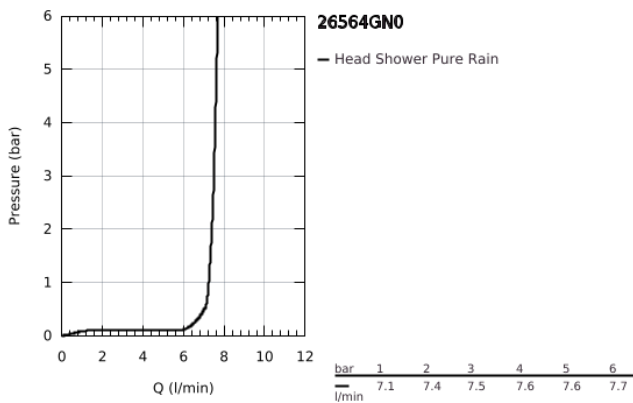

26 564 GN0 RAINSHOWER MONO 310 CUBE HEAD SHOWER SET 422 MM, 1 SPRAY

PRODUCT DESCRIPTION

- Colour: brushed cool sunrise
- consisting of:
 - head shower Rainshower 310
 - spray pattern: GROHE PureRain
 - maximum flow rate (at 3 bar): 7.5 l/min
 - shower arm 422 mm
- GROHE EcoJoy - less water, perfect flow
- GROHE DreamSpray - perfect spray pattern
- GROHE LongLife finish
- GROHE SpeedClean - effortless limescale removal
- Inner WaterGuide - inner insulation for surface protection
- suitable for instantaneous heater

26 564 GN0 **RAINSHOWER MONO 310 CUBE HEAD SHOWER SET 422 MM, 1 SPRAY**

SPARE PARTS

1: Fibre seal dia. \varnothing 18,5 x \varnothing 12 x 2 (Spare part-nr. 0138900M)

2: Dirt strainer (Spare part-nr. 48007000)