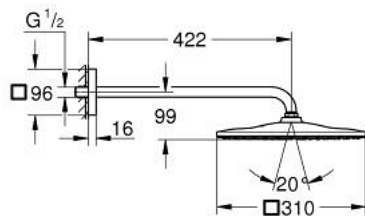

26 564 GN0 RAINSHOWER MONO 310 CUBE HEAD SHOWER SET 422 MM, 1 SPRAY

PRODUCT DESCRIPTION

- Tyc: brushed cool sunrise
- consisting of:
 - head shower Rainshower 310
 - spray pattern: GROHE PureRain
 - maximum flow rate (at 3 bar): 7.5 l/min
 - shower arm 422 mm
- GROHE EcoJoy - Less water, perfect flow
- GROHE DreamSpray - perfect spray pattern
- GROHE LongLife finish
- GROHE SpeedClean - effortless limescale removal
- Inner WaterGuide - inner insulation for surface protection
- suitable for instantaneous heater

26 564 GN0 RAINSHOWER MONO 310 CUBE HEAD SHOWER SET 422 MM, 1 SPRAY

SPARE PARTS

- 1: Fibre seal Ø 18,5 x Ø 12 x 2 (Spare part-nr. 0138900M)
- 2: Dirt strainer (Spare part-nr. 48007000)