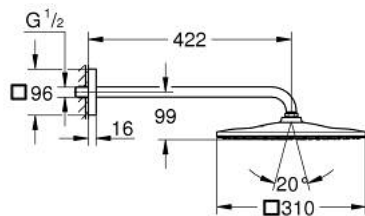

26 564 MS0 RAINSHOWER MONO 310 CUBE HEAD SHOWER SET 422 MM, 1 SPRAY

PRODUCT DESCRIPTION

- Colour: satin steel
- consisting of:
 - head shower Rainshower 310
 - spray pattern: GROHE PureRain
 - maximum flow rate (at 3 bar): 7.5 l/min
 - shower arm 422 mm
- GROHE EcoJoy - less water, perfect flow
- GROHE DreamSpray - perfect spray pattern
- GROHE LongLife finish
- GROHE SpeedClean - effortless limescale removal
- Inner WaterGuide - inner insulation for surface protection
- suitable for instantaneous heater

26 564 MS0 **RAINSHOWER MONO 310 CUBE HEAD SHOWER SET 422 MM, 1 SPRAY**

SPARE PARTS

1: Fibre seal dia. Ø 18,5 x Ø 12 x 2 (Spare part-nr. 0138900M)

2: Dirt strainer (Spare part-nr. 48007000)