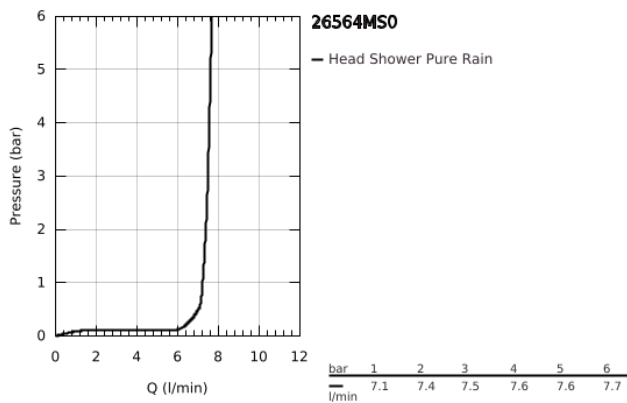

26 564 MS0 RAINSHOWER MONO 310 CUBE HEAD SHOWER SET 422 MM, 1 SPRAY

PRODUCT DESCRIPTION

- Colour: satin steel
- consisting of:
 - head shower Rainshower 310
 - spray pattern: GROHE PureRain
 - maximum flow rate (at 3 bar): 7.5 l/min
 - shower arm 422 mm
- GROHE EcoJoy - less water, perfect flow
- GROHE DreamSpray - perfect spray pattern
- GROHE LongLife finish
- GROHE SpeedClean - effortless limescale removal
- Inner WaterGuide - inner insulation for surface protection
- suitable for instantaneous heater

26 564 MS0 **RAINSHOWER MONO 310 CUBE HEAD SHOWER SET 422 MM, 1 SPRAY**

SPARE PARTS

1: Fibre seal dia. Ø 18,5 x Ø 12 x 2 (Spare part-nr. 0138900M)

2: Dirt strainer (Spare part-nr. 48007000)