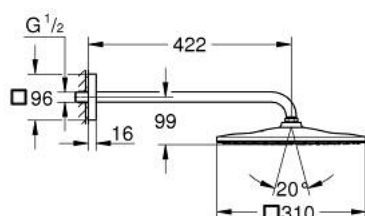

## 26 564 MS0 RAINSHOWER MONO 310 CUBE HEAD SHOWER SET 422 MM, 1 SPRAY

### PRODUCT DESCRIPTION

- Tyc: satin steel
- consisting of:
  - head shower Rainshower 310
  - spray pattern: GROHE PureRain
  - maximum flow rate (at 3 bar): 7.5 l/min
  - shower arm 422 mm
- GROHE EcoJoy - Less water, perfect flow
- GROHE DreamSpray - perfect spray pattern
- GROHE LongLife finish
- GROHE SpeedClean - effortless limescale removal
- Inner WaterGuide - inner insulation for surface protection
- suitable for instantaneous heater

26 564 MS0 **RAINSHOWER MONO 310 CUBE HEAD SHOWER SET 422 MM, 1 SPRAY**

**SPARE PARTS**

1: Fibre seal Ø 18,5 x Ø 12 x 2 (Spare part-nr. 0138900M)

2: Dirt strainer (Spare part-nr. 48007000)