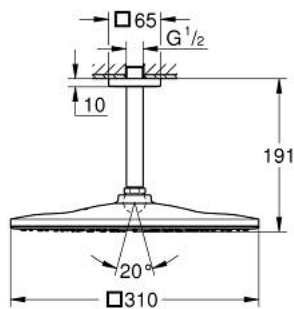

26 565 000 RAINSHOWER MONO 310 CUBE HEAD SHOWER SET CEILING 142 MM, 1 SPRAY

PRODUCT DESCRIPTION

- Colour: chrome
- consisting of:
 - head shower Rainshower 310, spray plate chrome (26 567)
 - spray pattern: GROHE PureRain
 - maximum flow rate (at 3 bar): 19 l/min
 - Rainshower shower arm ceiling 142 mm (27 485)
 - GROHE DreamSpray - perfect spray pattern
 - GROHE LongLife finish
 - GROHE SpeedClean - effortless limescale removal
 - Inner WaterGuide - inner insulation for surface protection
 - suitable for instantaneous heater

26 565 000 **RAINSHOWER MONO 310 CUBE HEAD SHOWER SET CEILING 142 MM, 1
SPRAY**

SPARE PARTS

- 1: Escutcheon (Spare part-nr. 48118000)
- 2: Fibre seal dia. \varnothing 18,5 x \varnothing 12 x 2 (Spare part-nr. 0138900M)
- 3: Dirt strainer (Spare part-nr. 48007000)