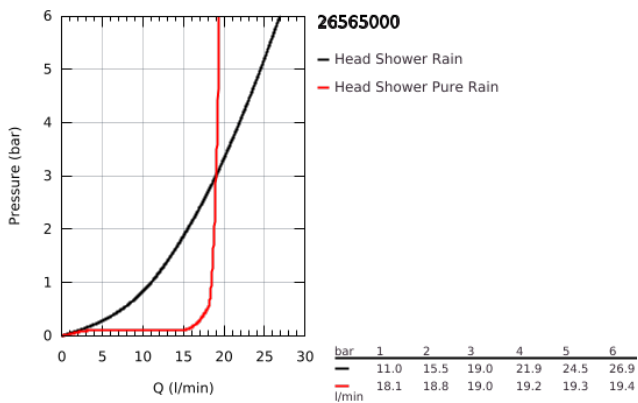

26 565 000 RAINSHOWER MONO 310 CUBE HEAD SHOWER SET CEILING 142 MM, 1 SPRAY

PRODUCT DESCRIPTION

- Colour: chrome
- consisting of:
 - head shower Rainshower 310, spray plate chrome (26 567)
 - spray pattern: GROHE PureRain
 - maximum flow rate (at 3 bar): 19 l/min
 - Rainshower shower arm ceiling 142 mm (27 485)
 - GROHE DreamSpray - perfect spray pattern
 - GROHE LongLife finish
 - GROHE SpeedClean - effortless limescale removal
 - Inner WaterGuide - inner insulation for surface protection
 - suitable for instantaneous heater

26 565 000 **RAINSHOWER MONO 310 CUBE HEAD SHOWER SET CEILING 142 MM, 1
SPRAY**

SPARE PARTS

- 1: Escutcheon (Spare part-nr. 48118000)
- 2: Fibre seal dia. \varnothing 18,5 x \varnothing 12 x 2 (Spare part-nr. 0138900M)
- 3: Dirt strainer (Spare part-nr. 48007000)