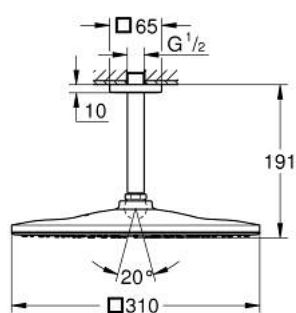

26 565 000 RAINSHOWER MONO 310 CUBE HEAD SHOWER SET CEILING 142 MM, 1 SPRAY

PRODUCT DESCRIPTION

- Tyc: Chrome
- consisting of:
 - head shower Rainshower 310, spray plate chrome (26 567)
 - spray pattern: GROHE PureRain
 - maximum flow rate (at 3 bar): 19 l/min
- Rainshower shower arm ceiling 142 mm (27 485)
- GROHE DreamSpray - perfect spray pattern
- GROHE LongLife finish
- GROHE SpeedClean - effortless limescale removal
- Inner WaterGuide - inner insulation for surface protection
- suitable for instantaneous heater

26 565 000 **RAINSHOWER MONO 310 CUBE HEAD SHOWER SET CEILING 142 MM, 1
SPRAY**

SPARE PARTS

- 1: Escutcheon (Spare part-nr. 48118000)
- 2: Fibre seal \varnothing 18,5 x \varnothing 12 x 2 (Spare part-nr. 0138900M)
- 3: Dirt strainer (Spare part-nr. 48007000)