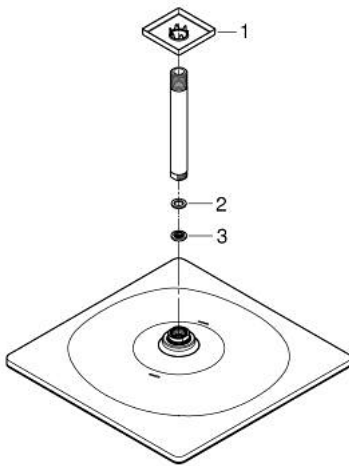

26 566 000 **RAINSHOWER MONO 310 CUBE HEAD SHOWER SET CEILING 142 MM, 1 SPRAY**

PRODUCT DESCRIPTION

- Colour: chrome
- consisting of:
 - head shower Rainshower 310
 - spray pattern: GROHE PureRain
 - maximum flow rate (at 3 bar): 7.5 l/min
 - Rainshower shower arm ceiling 142 mm (27 485)
 - GROHE EcoJoy - less water, perfect flow
 - GROHE DreamSpray - perfect spray pattern
 - GROHE LongLife finish
 - GROHE SpeedClean - effortless limescale removal
 - Inner WaterGuide - inner insulation for surface protection
 - suitable for instantaneous heater

26 566 000 **RAINSHOWER MONO 310 CUBE HEAD SHOWER SET CEILING 142 MM, 1
SPRAY**

SPARE PARTS

- 1: Escutcheon (Spare part-nr. 48118000)
- 2: Fibre seal dia. \varnothing 18,5 x \varnothing 12 x 2 (Spare part-nr. 0138900M)
- 3: Dirt strainer (Spare part-nr. 48007000)