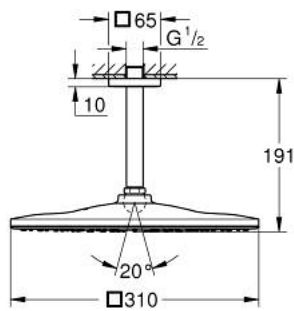

26 566 000 **RAINSHOWER MONO 310 CUBE HEAD SHOWER SET CEILING 142 MM, 1 SPRAY**

PRODUCT DESCRIPTION

- Colour: chrome
- consisting of:
 - head shower Rainshower 310
 - spray pattern: GROHE PureRain
 - maximum flow rate (at 3 bar): 7.5 l/min
 - Rainshower shower arm ceiling 142 mm (27 485)
 - GROHE EcoJoy - less water, perfect flow
 - GROHE DreamSpray - perfect spray pattern
 - GROHE LongLife finish
 - GROHE SpeedClean - effortless limescale removal
 - Inner WaterGuide - inner insulation for surface protection
 - suitable for instantaneous heater

26 566 000 **RAINSHOWER MONO 310 CUBE HEAD SHOWER SET CEILING 142 MM, 1
SPRAY**

SPARE PARTS

- 1: Escutcheon (Spare part-nr. 48118000)
- 2: Fibre seal dia. \varnothing 18,5 x \varnothing 12 x 2 (Spare part-nr. 0138900M)
- 3: Dirt strainer (Spare part-nr. 48007000)