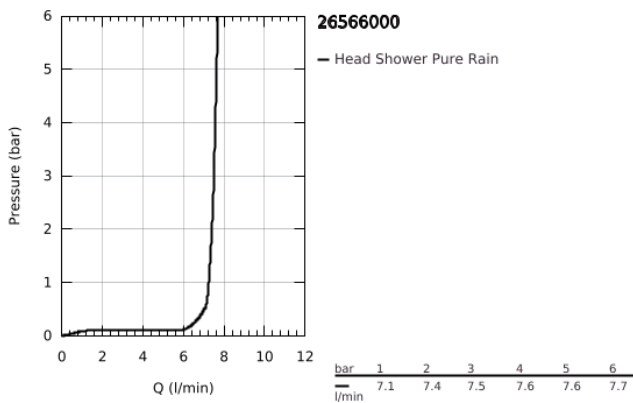

26 566 000 **RAINSHOWER MONO 310 CUBE HEAD SHOWER SET CEILING 142 MM, 1 SPRAY**

PRODUCT DESCRIPTION

- Colour: chrome
- consisting of:
 - head shower Rainshower 310
 - spray pattern: GROHE PureRain
 - maximum flow rate (at 3 bar): 7.5 l/min
 - Rainshower shower arm ceiling 142 mm (27 485)
 - GROHE EcoJoy - less water, perfect flow
 - GROHE DreamSpray - perfect spray pattern
 - GROHE LongLife finish
 - GROHE SpeedClean - effortless limescale removal
 - Inner WaterGuide - inner insulation for surface protection
 - suitable for instantaneous heater

26 566 000 **RAINSHOWER MONO 310 CUBE HEAD SHOWER SET CEILING 142 MM, 1
SPRAY**

SPARE PARTS

- 1: Escutcheon (Spare part-nr. 48118000)
- 2: Fibre seal dia. \varnothing 18,5 x \varnothing 12 x 2 (Spare part-nr. 0138900M)
- 3: Dirt strainer (Spare part-nr. 48007000)