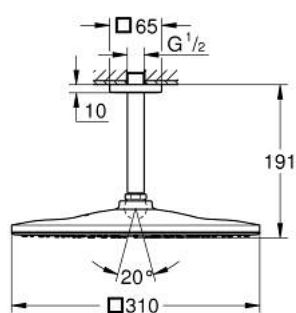

26 566 000 RAINSHOWER MONO 310 CUBE HEAD SHOWER SET CEILING 142 MM, 1 SPRAY

PRODUCT DESCRIPTION

- Tyc: Chrome
- consisting of:
 - head shower Rainshower 310
 - spray pattern: GROHE PureRain
 - maximum flow rate (at 3 bar): 7.5 l/min
 - Rainshower shower arm ceiling 142 mm (27 485)
 - GROHE EcoJoy - Less water, perfect flow
 - GROHE DreamSpray - perfect spray pattern
 - GROHE LongLife finish
 - GROHE SpeedClean - effortless limescale removal
 - Inner WaterGuide - inner insulation for surface protection
 - suitable for instantaneous heater

26 566 000 **RAINSHOWER MONO 310 CUBE HEAD SHOWER SET CEILING 142 MM, 1
SPRAY**

SPARE PARTS

- 1: Escutcheon (Spare part-nr. 48118000)
- 2: Fibre seal \varnothing 18,5 x \varnothing 12 x 2 (Spare part-nr. 0138900M)
- 3: Dirt strainer (Spare part-nr. 48007000)