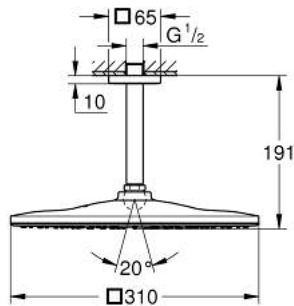

26 566 A00 RAINSHOWER MONO 310 CUBE HEAD SHOWER SET CEILING 142 MM, 1  
SPRAY

**PRODUCT DESCRIPTION**

- Colour: hard graphite
- consisting of:
  - head shower Rainshower 310
  - spray pattern: GROHE PureRain
  - maximum flow rate (at 3 bar): 7.5 l/min
  - Rainshower shower arm ceiling 142 mm
  - GROHE EcoJoy - less water, perfect flow
  - GROHE DreamSpray - perfect spray pattern
  - GROHE LongLife finish
  - GROHE SpeedClean - effortless limescale removal
  - Inner WaterGuide - inner insulation for surface protection
  - suitable for instantaneous heater

26 566 A00 **RAINSHOWER MONO 310 CUBE HEAD SHOWER SET CEILING 142 MM, 1  
SPRAY**

**SPARE PARTS**

- 1: escutcheon US (Spare part-nr. 48118A00)
- 2: Fibre seal dia.  $\varnothing$  18,5 x  $\varnothing$  12 x 2 (Spare part-nr. 0138900M)
- 3: Dirt strainer (Spare part-nr. 48007000)