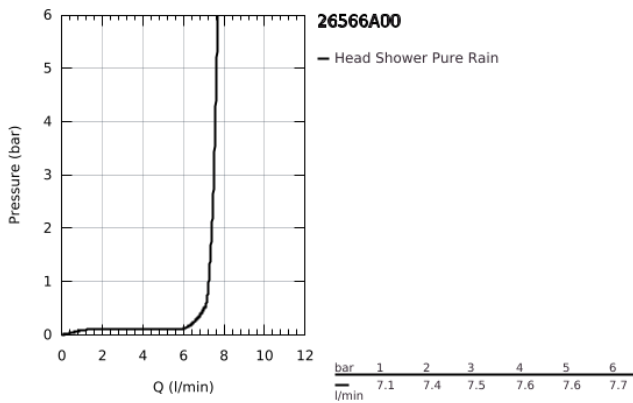

26 566 A00 RAINSHOWER MONO 310 CUBE HEAD SHOWER SET CEILING 142 MM, 1  
SPRAY

**PRODUCT DESCRIPTION**

- Colour: hard graphite
- consisting of:
  - head shower Rainshower 310
  - spray pattern: GROHE PureRain
  - maximum flow rate (at 3 bar): 7.5 l/min
  - Rainshower shower arm ceiling 142 mm
  - GROHE EcoJoy - less water, perfect flow
  - GROHE DreamSpray - perfect spray pattern
  - GROHE LongLife finish
  - GROHE SpeedClean - effortless limescale removal
  - Inner WaterGuide - inner insulation for surface protection
  - suitable for instantaneous heater

26 566 A00 **RAINSHOWER MONO 310 CUBE HEAD SHOWER SET CEILING 142 MM, 1  
SPRAY**

**SPARE PARTS**

- 1: escutcheon US (Spare part-nr. 48118A00)
- 2: Fibre seal dia.  $\varnothing$  18,5 x  $\varnothing$  12 x 2 (Spare part-nr. 0138900M)
- 3: Dirt strainer (Spare part-nr. 48007000)