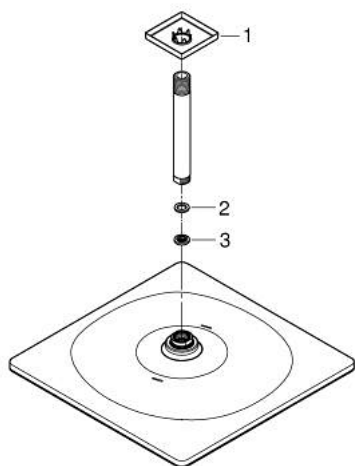

26 566 A00 RAINSHOWER MONO 310 CUBE HEAD SHOWER SET CEILING 142 MM, 1  
SPRAY

**PRODUCT DESCRIPTION**

- Colour: hard graphite
- consisting of:
  - head shower Rainshower 310
  - spray pattern: GROHE PureRain
  - maximum flow rate (at 3 bar): 7.5 l/min
  - Rainshower shower arm ceiling 142 mm
  - GROHE EcoJoy - less water, perfect flow
  - GROHE DreamSpray - perfect spray pattern
  - GROHE LongLife finish
  - GROHE SpeedClean - effortless limescale removal
  - Inner WaterGuide - inner insulation for surface protection
  - suitable for instantaneous heater

26 566 A00 **RAINSHOWER MONO 310 CUBE HEAD SHOWER SET CEILING 142 MM, 1  
SPRAY**

**SPARE PARTS**

- 1: escutcheon US (Spare part-nr. 48118A00)
- 2: Fibre seal dia.  $\varnothing$  18,5 x  $\varnothing$  12 x 2 (Spare part-nr. 0138900M)
- 3: Dirt strainer (Spare part-nr. 48007000)