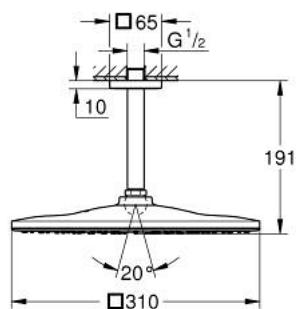

## 26 566 A00 RAINSHOWER MONO 310 CUBE HEAD SHOWER SET CEILING 142 MM, 1 SPRAY

### PRODUCT DESCRIPTION

- Tyc: hard graphite
- consisting of:
  - head shower Rainshower 310
  - spray pattern: GROHE PureRain
  - maximum flow rate (at 3 bar): 7.5 l/min
  - Rainshower shower arm ceiling 142 mm
- GROHE EcoJoy - Less water, perfect flow
- GROHE DreamSpray - perfect spray pattern
- GROHE LongLife finish
- GROHE SpeedClean - effortless limescale removal
- Inner WaterGuide - inner insulation for surface protection
- suitable for instantaneous heater

26 566 A00 **RAINSHOWER MONO 310 CUBE HEAD SHOWER SET CEILING 142 MM, 1  
SPRAY**

**SPARE PARTS**

1: escutcheon US (Spare part-nr. 48118A00)

2: Fibre seal  $\varnothing$  18,5 x  $\varnothing$  12 x 2 (Spare part-nr. 0138900M)