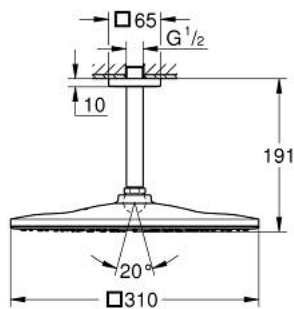

26 566 AL0 RAINSHOWER MONO 310 CUBE HEAD SHOWER SET CEILING 142 MM, 1 SPRAY

PRODUCT DESCRIPTION

- Colour: brushed hard graphite
- consisting of:
 - head shower Rainshower 310
 - spray pattern: GROHE PureRain
 - maximum flow rate (at 3 bar): 7.5 l/min
 - Rainshower shower arm ceiling 142 mm
 - GROHE EcoJoy - less water, perfect flow
 - GROHE DreamSpray - perfect spray pattern
 - GROHE LongLife finish
 - GROHE SpeedClean - effortless limescale removal
 - Inner WaterGuide - inner insulation for surface protection
 - suitable for instantaneous heater

26 566 AL0 RAINSHOWER MONO 310 CUBE HEAD SHOWER SET CEILING 142 MM, 1
SPRAY

SPARE PARTS

- 1: Escutcheon (Spare part-nr. 48118AL0)
- 2: Fibre seal dia. \varnothing 18,5 x \varnothing 12 x 2 (Spare part-nr. 0138900M)
- 3: Dirt strainer (Spare part-nr. 48007000)