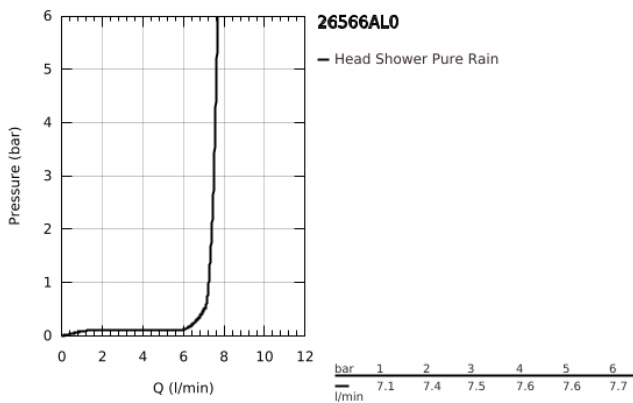

26 566 AL0 RAINSHOWER MONO 310 CUBE HEAD SHOWER SET CEILING 142 MM, 1 SPRAY

PRODUCT DESCRIPTION

- Colour: brushed hard graphite
- consisting of:
 - head shower Rainshower 310
 - spray pattern: GROHE PureRain
 - maximum flow rate (at 3 bar): 7.5 l/min
 - Rainshower shower arm ceiling 142 mm
 - GROHE EcoJoy - less water, perfect flow
 - GROHE DreamSpray - perfect spray pattern
 - GROHE LongLife finish
 - GROHE SpeedClean - effortless limescale removal
 - Inner WaterGuide - inner insulation for surface protection
 - suitable for instantaneous heater

26 566 AL0 RAINSHOWER MONO 310 CUBE HEAD SHOWER SET CEILING 142 MM, 1
SPRAY

SPARE PARTS

- 1: Escutcheon (Spare part-nr. 48118AL0)
- 2: Fibre seal dia. \varnothing 18,5 x \varnothing 12 x 2 (Spare part-nr. 0138900M)
- 3: Dirt strainer (Spare part-nr. 48007000)