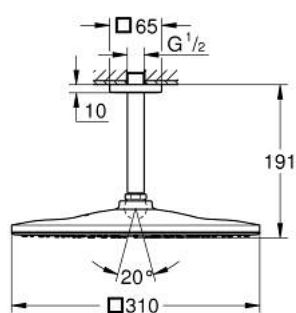

## 26 566 AL0 RAINSHOWER MONO 310 CUBE HEAD SHOWER SET CEILING 142 MM, 1 SPRAY

### PRODUCT DESCRIPTION

- Tyc: brushed hard graphite
- consisting of:
  - head shower Rainshower 310
  - spray pattern: GROHE PureRain
  - maximum flow rate (at 3 bar): 7.5 l/min
  - Rainshower shower arm ceiling 142 mm
  - GROHE EcoJoy - Less water, perfect flow
  - GROHE DreamSpray - perfect spray pattern
  - GROHE LongLife finish
  - GROHE SpeedClean - effortless limescale removal
  - Inner WaterGuide - inner insulation for surface protection
  - suitable for instantaneous heater

26 566 AL0 RAINSHOWER MONO 310 CUBE HEAD SHOWER SET CEILING 142 MM, 1  
SPRAY

**SPARE PARTS**

1: Escutcheon (Spare part-nr. 48118AL0)

2: Fibre seal  $\varnothing$  18,5 x  $\varnothing$  12 x 2 (Spare part-nr. 0138900M)