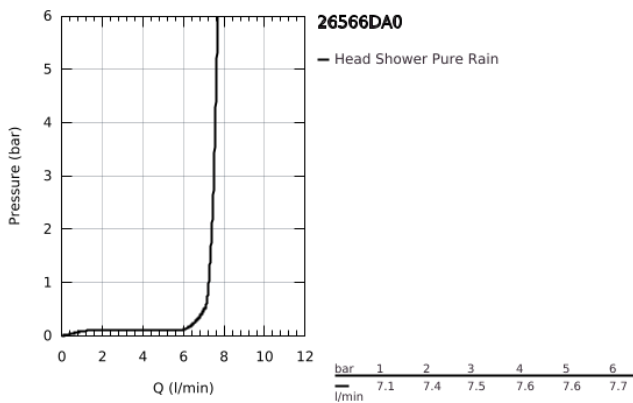

26 566 DA0 RAINSHOWER MONO 310 CUBE HEAD SHOWER SET CEILING 142 MM, 1 SPRAY

PRODUCT DESCRIPTION

- Colour: warm sunset
- consisting of:
 - head shower Rainshower 310
 - spray pattern: GROHE PureRain
 - maximum flow rate (at 3 bar): 7.5 l/min
 - Rainshower shower arm ceiling 142 mm
 - GROHE EcoJoy - less water, perfect flow
 - GROHE DreamSpray - perfect spray pattern
 - GROHE LongLife finish
 - GROHE SpeedClean - effortless limescale removal
 - Inner WaterGuide - inner insulation for surface protection
 - suitable for instantaneous heater

26 566 DA0 RAINSHOWER MONO 310 CUBE HEAD SHOWER SET CEILING 142 MM, 1
SPRAY

SPARE PARTS

- 1: Escutcheon (Spare part-nr. 48118DA0)
- 2: Fibre seal dia. \varnothing 18,5 x \varnothing 12 x 2 (Spare part-nr. 0138900M)
- 3: Dirt strainer (Spare part-nr. 48007000)