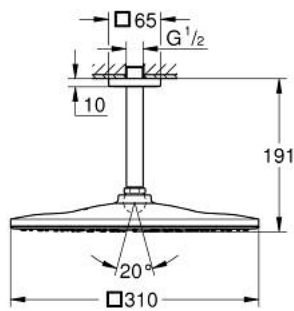

26 566 DA0 RAINSHOWER MONO 310 CUBE HEAD SHOWER SET CEILING 142 MM, 1 SPRAY

PRODUCT DESCRIPTION

- Colour: warm sunset
- consisting of:
 - head shower Rainshower 310
 - spray pattern: GROHE PureRain
 - maximum flow rate (at 3 bar): 7.5 l/min
 - Rainshower shower arm ceiling 142 mm
 - GROHE EcoJoy - less water, perfect flow
 - GROHE DreamSpray - perfect spray pattern
 - GROHE LongLife finish
 - GROHE SpeedClean - effortless limescale removal
 - Inner WaterGuide - inner insulation for surface protection
 - suitable for instantaneous heater

26 566 DA0 RAINSHOWER MONO 310 CUBE HEAD SHOWER SET CEILING 142 MM, 1
SPRAY

SPARE PARTS

- 1: Escutcheon (Spare part-nr. 48118DA0)
- 2: Fibre seal dia. \varnothing 18,5 x \varnothing 12 x 2 (Spare part-nr. 0138900M)
- 3: Dirt strainer (Spare part-nr. 48007000)