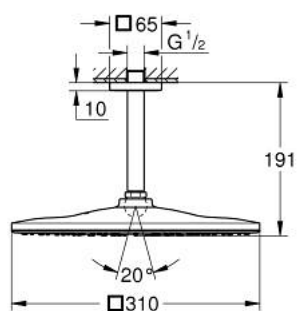

26 566 DA0 RAINSHOWER MONO 310 CUBE HEAD SHOWER SET CEILING 142 MM, 1 SPRAY

PRODUCT DESCRIPTION

- Tyc: warm sunset
- consisting of:
 - head shower Rainshower 310
 - spray pattern: GROHE PureRain
 - maximum flow rate (at 3 bar): 7.5 l/min
 - Rainshower shower arm ceiling 142 mm
 - GROHE EcoJoy - Less water, perfect flow
 - GROHE DreamSpray - perfect spray pattern
 - GROHE LongLife finish
 - GROHE SpeedClean - effortless limescale removal
 - Inner WaterGuide - inner insulation for surface protection
 - suitable for instantaneous heater

26 566 DA0 **RAINSHOWER MONO 310 CUBE HEAD SHOWER SET CEILING 142 MM, 1
SPRAY**

SPARE PARTS

- 1: Escutcheon (Spare part-nr. 48118DA0)
- 2: Fibre seal \varnothing 18,5 x \varnothing 12 x 2 (Spare part-nr. 0138900M)
- 3: Dirt strainer (Spare part-nr. 48007000)