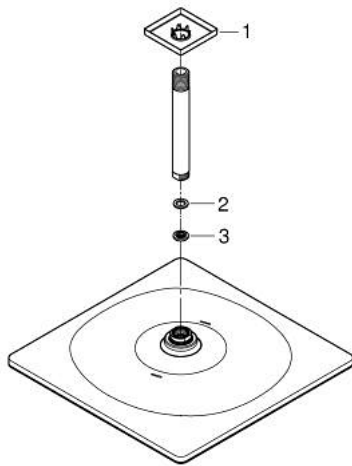

26 566 DA0 RAINSHOWER MONO 310 CUBE HEAD SHOWER SET CEILING 142 MM, 1 SPRAY

PRODUCT DESCRIPTION

- Tyc: warm sunset
- consisting of:
 - head shower Rainshower 310
 - spray pattern: GROHE PureRain
 - maximum flow rate (at 3 bar): 7.5 l/min
 - Rainshower shower arm ceiling 142 mm
 - GROHE EcoJoy - Less water, perfect flow
 - GROHE DreamSpray - perfect spray pattern
 - GROHE LongLife finish
 - GROHE SpeedClean - effortless limescale removal
 - Inner WaterGuide - inner insulation for surface protection
 - suitable for instantaneous heater

26 566 DA0 **RAINSHOWER MONO 310 CUBE HEAD SHOWER SET CEILING 142 MM, 1
SPRAY**

SPARE PARTS

- 1: Escutcheon (Spare part-nr. 48118DA0)
- 2: Fibre seal \varnothing 18,5 x \varnothing 12 x 2 (Spare part-nr. 0138900M)
- 3: Dirt strainer (Spare part-nr. 48007000)