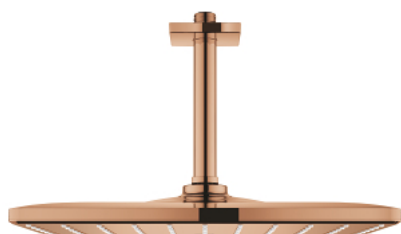

26 566 DA0 RAINSHOWER MONO 310 CUBE HEAD SHOWER SET CEILING 142 MM, 1 SPRAY

PRODUCT DESCRIPTION

- Tyc: warm sunset
- consisting of:
 - head shower Rainshower 310
 - spray pattern: GROHE PureRain
 - maximum flow rate (at 3 bar): 7.5 l/min
 - Rainshower shower arm ceiling 142 mm
 - GROHE EcoJoy - Less water, perfect flow
 - GROHE DreamSpray - perfect spray pattern
 - GROHE LongLife finish
 - GROHE SpeedClean - effortless limescale removal
 - Inner WaterGuide - inner insulation for surface protection
 - suitable for instantaneous heater

26 566 DA0 **RAINSHOWER MONO 310 CUBE HEAD SHOWER SET CEILING 142 MM, 1
SPRAY**

SPARE PARTS

- 1: Escutcheon (Spare part-nr. 48118DA0)
- 2: Fibre seal \varnothing 18,5 x \varnothing 12 x 2 (Spare part-nr. 0138900M)
- 3: Dirt strainer (Spare part-nr. 48007000)