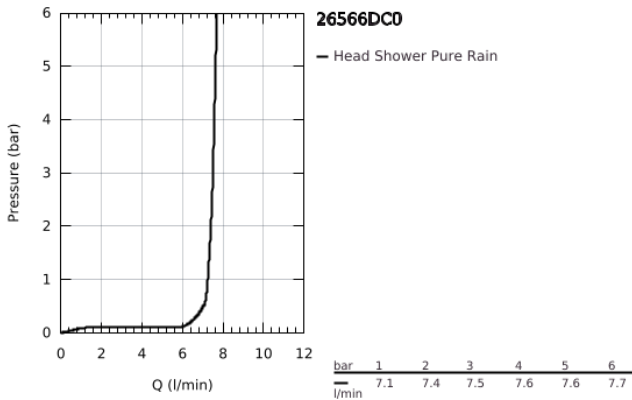

26 566 DC0 RAINSHOWER MONO 310 CUBE HEAD SHOWER SET CEILING 142 MM, 1 SPRAY

PRODUCT DESCRIPTION

- Colour: supersteel
- consisting of:
 - head shower Rainshower 310
 - spray pattern: GROHE PureRain
 - maximum flow rate (at 3 bar): 7.5 l/min
 - Rainshower shower arm ceiling 142 mm
 - GROHE EcoJoy - less water, perfect flow
 - GROHE DreamSpray - perfect spray pattern
 - GROHE LongLife finish
 - GROHE SpeedClean - effortless limescale removal
 - Inner WaterGuide - inner insulation for surface protection
 - suitable for instantaneous heater

26 566 DC0 **RAINSHOWER MONO 310 CUBE HEAD SHOWER SET CEILING 142 MM, 1
SPRAY**

SPARE PARTS

- 1: Escutcheon (Spare part-nr. 48118000)
- 2: Fibre seal dia. \varnothing 18,5 x \varnothing 12 x 2 (Spare part-nr. 0138900M)
- 3: Dirt strainer (Spare part-nr. 48007000)