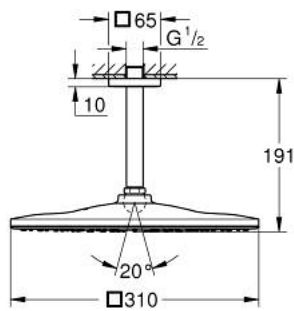

26 566 DC0 RAINSHOWER MONO 310 CUBE HEAD SHOWER SET CEILING 142 MM, 1 SPRAY

PRODUCT DESCRIPTION

- Colour: supersteel
- consisting of:
 - head shower Rainshower 310
 - spray pattern: GROHE PureRain
 - maximum flow rate (at 3 bar): 7.5 l/min
 - Rainshower shower arm ceiling 142 mm
 - GROHE EcoJoy - less water, perfect flow
 - GROHE DreamSpray - perfect spray pattern
 - GROHE LongLife finish
 - GROHE SpeedClean - effortless limescale removal
 - Inner WaterGuide - inner insulation for surface protection
 - suitable for instantaneous heater

26 566 DC0 **RAINSHOWER MONO 310 CUBE HEAD SHOWER SET CEILING 142 MM, 1
SPRAY**

SPARE PARTS

- 1: Escutcheon (Spare part-nr. 48118000)
- 2: Fibre seal dia. \varnothing 18,5 x \varnothing 12 x 2 (Spare part-nr. 0138900M)
- 3: Dirt strainer (Spare part-nr. 48007000)