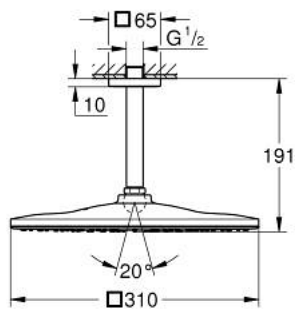

26 566 DC0 RAINSHOWER MONO 310 CUBE HEAD SHOWER SET CEILING 142 MM, 1 SPRAY

PRODUCT DESCRIPTION

- Tyc: supersteel
- consisting of:
 - head shower Rainshower 310
 - spray pattern: GROHE PureRain
 - maximum flow rate (at 3 bar): 7.5 l/min
 - Rainshower shower arm ceiling 142 mm
 - GROHE EcoJoy - Less water, perfect flow
 - GROHE DreamSpray - perfect spray pattern
 - GROHE LongLife finish
 - GROHE SpeedClean - effortless limescale removal
 - Inner WaterGuide - inner insulation for surface protection
- suitable for instantaneous heater

26 566 DC0 **RAINSHOWER MONO 310 CUBE HEAD SHOWER SET CEILING 142 MM, 1
SPRAY**

SPARE PARTS

1: Escutcheon (Spare part-nr. 48118000)

2: Fibre seal \varnothing 18,5 x \varnothing 12 x 2 (Spare part-nr. 0138900M)