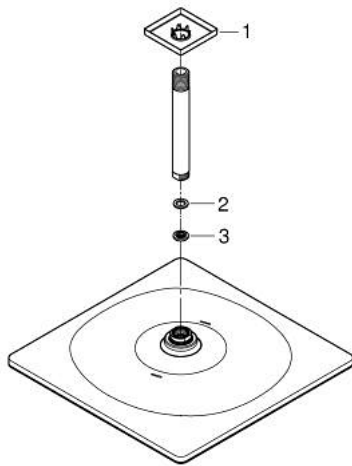

26 566 DL0 RAINSHOWER MONO 310 CUBE HEAD SHOWER SET CEILING 142 MM, 1 SPRAY

PRODUCT DESCRIPTION

- Colour: brushed warm sunset
- consisting of:
- head shower Rainshower 310
- spray pattern: GROHE PureRain
- maximum flow rate (at 3 bar): 7.5 l/min
- Rainshower shower arm ceiling 142 mm
- GROHE EcoJoy - less water, perfect flow
- GROHE DreamSpray - perfect spray pattern
- GROHE LongLife finish
- GROHE SpeedClean - effortless limescale removal
- Inner WaterGuide - inner insulation for surface protection
- suitable for instantaneous heater

26 566 DL0 **RAINSHOWER MONO 310 CUBE HEAD SHOWER SET CEILING 142 MM, 1
SPRAY**

SPARE PARTS

- 1: Escutcheon (Spare part-nr. 48118DL0)
- 2: Fibre seal dia. \varnothing 18,5 x \varnothing 12 x 2 (Spare part-nr. 0138900M)
- 3: Dirt strainer (Spare part-nr. 48007000)