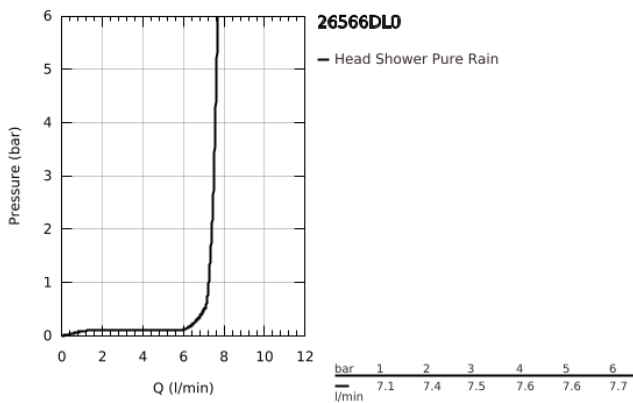

26 566 DL0 RAINSHOWER MONO 310 CUBE HEAD SHOWER SET CEILING 142 MM, 1 SPRAY

PRODUCT DESCRIPTION

- Colour: brushed warm sunset
- consisting of:
- head shower Rainshower 310
- spray pattern: GROHE PureRain
- maximum flow rate (at 3 bar): 7.5 l/min
- Rainshower shower arm ceiling 142 mm
- GROHE EcoJoy - less water, perfect flow
- GROHE DreamSpray - perfect spray pattern
- GROHE LongLife finish
- GROHE SpeedClean - effortless limescale removal
- Inner WaterGuide - inner insulation for surface protection
- suitable for instantaneous heater

26 566 DL0 **RAINSHOWER MONO 310 CUBE HEAD SHOWER SET CEILING 142 MM, 1
SPRAY**

SPARE PARTS

- 1: Escutcheon (Spare part-nr. 48118DL0)
- 2: Fibre seal dia. \varnothing 18,5 x \varnothing 12 x 2 (Spare part-nr. 0138900M)
- 3: Dirt strainer (Spare part-nr. 48007000)