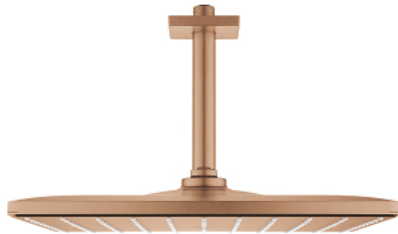

26 566 DL0 RAINSHOWER MONO 310 CUBE HEAD SHOWER SET CEILING 142 MM, 1 SPRAY

PRODUCT DESCRIPTION

- Colour: brushed warm sunset
- consisting of:
- head shower Rainshower 310
- spray pattern: GROHE PureRain
- maximum flow rate (at 3 bar): 7.5 l/min
- Rainshower shower arm ceiling 142 mm
- GROHE EcoJoy - less water, perfect flow
- GROHE DreamSpray - perfect spray pattern
- GROHE LongLife finish
- GROHE SpeedClean - effortless limescale removal
- Inner WaterGuide - inner insulation for surface protection
- suitable for instantaneous heater

26 566 DL0 **RAINSHOWER MONO 310 CUBE HEAD SHOWER SET CEILING 142 MM, 1
SPRAY**

SPARE PARTS

- 1: Escutcheon (Spare part-nr. 48118DL0)
- 2: Fibre seal dia. \varnothing 18,5 x \varnothing 12 x 2 (Spare part-nr. 0138900M)
- 3: Dirt strainer (Spare part-nr. 48007000)