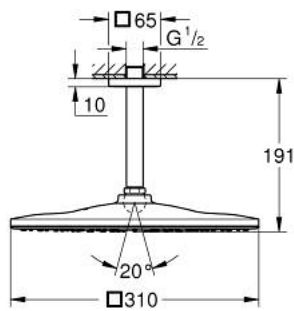

26 566 DL0 RAINSHOWER MONO 310 CUBE HEAD SHOWER SET CEILING 142 MM, 1 SPRAY

PRODUCT DESCRIPTION

- Colour: brushed warm sunset
- consisting of:
- head shower Rainshower 310
- spray pattern: GROHE PureRain
- maximum flow rate (at 3 bar): 7.5 l/min
- Rainshower shower arm ceiling 142 mm
- GROHE EcoJoy - less water, perfect flow
- GROHE DreamSpray - perfect spray pattern
- GROHE LongLife finish
- GROHE SpeedClean - effortless limescale removal
- Inner WaterGuide - inner insulation for surface protection
- suitable for instantaneous heater

26 566 DL0 **RAINSHOWER MONO 310 CUBE HEAD SHOWER SET CEILING 142 MM, 1
SPRAY**

SPARE PARTS

- 1: Escutcheon (Spare part-nr. 48118DL0)
- 2: Fibre seal dia. \varnothing 18,5 x \varnothing 12 x 2 (Spare part-nr. 0138900M)
- 3: Dirt strainer (Spare part-nr. 48007000)