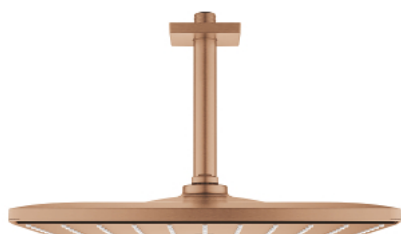

26 566 DL0 RAINSHOWER MONO 310 CUBE HEAD SHOWER SET CEILING 142 MM, 1 SPRAY

PRODUCT DESCRIPTION

- Tyc: brushed warm sunset
- consisting of:
 - head shower Rainshower 310
 - spray pattern: GROHE PureRain
 - maximum flow rate (at 3 bar): 7.5 l/min
 - Rainshower shower arm ceiling 142 mm
 - GROHE EcoJoy - Less water, perfect flow
 - GROHE DreamSpray - perfect spray pattern
 - GROHE LongLife finish
 - GROHE SpeedClean - effortless limescale removal
 - Inner WaterGuide - inner insulation for surface protection
 - suitable for instantaneous heater

26 566 DL0 **RAINSHOWER MONO 310 CUBE HEAD SHOWER SET CEILING 142 MM, 1
SPRAY**

SPARE PARTS

- 1: Escutcheon (Spare part-nr. 48118DL0)
- 2: Fibre seal \varnothing 18,5 x \varnothing 12 x 2 (Spare part-nr. 0138900M)
- 3: Dirt strainer (Spare part-nr. 48007000)