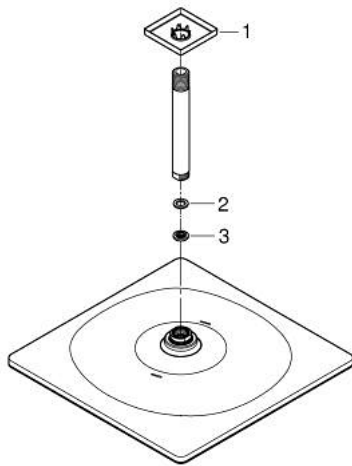

26 566 DL0 RAINSHOWER MONO 310 CUBE HEAD SHOWER SET CEILING 142 MM, 1 SPRAY

PRODUCT DESCRIPTION

- Tyc: brushed warm sunset
- consisting of:
 - head shower Rainshower 310
 - spray pattern: GROHE PureRain
 - maximum flow rate (at 3 bar): 7.5 l/min
 - Rainshower shower arm ceiling 142 mm
 - GROHE EcoJoy - Less water, perfect flow
 - GROHE DreamSpray - perfect spray pattern
 - GROHE LongLife finish
 - GROHE SpeedClean - effortless limescale removal
 - Inner WaterGuide - inner insulation for surface protection
 - suitable for instantaneous heater

26 566 DL0 **RAINSHOWER MONO 310 CUBE HEAD SHOWER SET CEILING 142 MM, 1
SPRAY**

SPARE PARTS

- 1: Escutcheon (Spare part-nr. 48118DL0)
- 2: Fibre seal \varnothing 18,5 x \varnothing 12 x 2 (Spare part-nr. 0138900M)
- 3: Dirt strainer (Spare part-nr. 48007000)